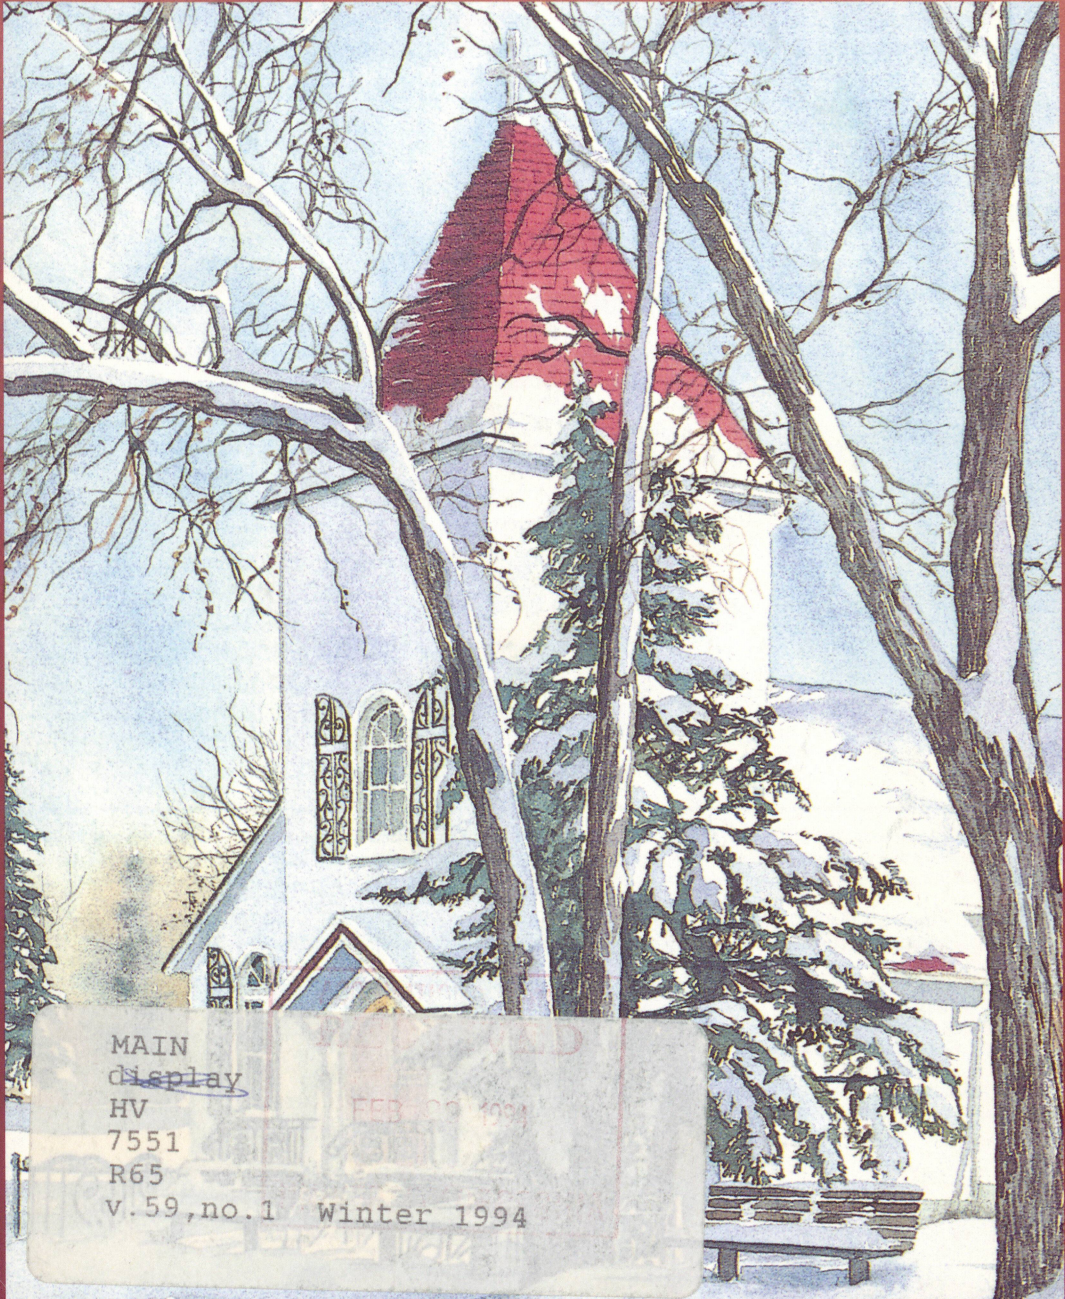

# the QUARTERLY

Royal Canadian Mounted Police

Vol. 59 No. 1

Winter 1994

MAIN  
display  
HV  
7551  
R65  
v. 59, no. 1 Winter 1994