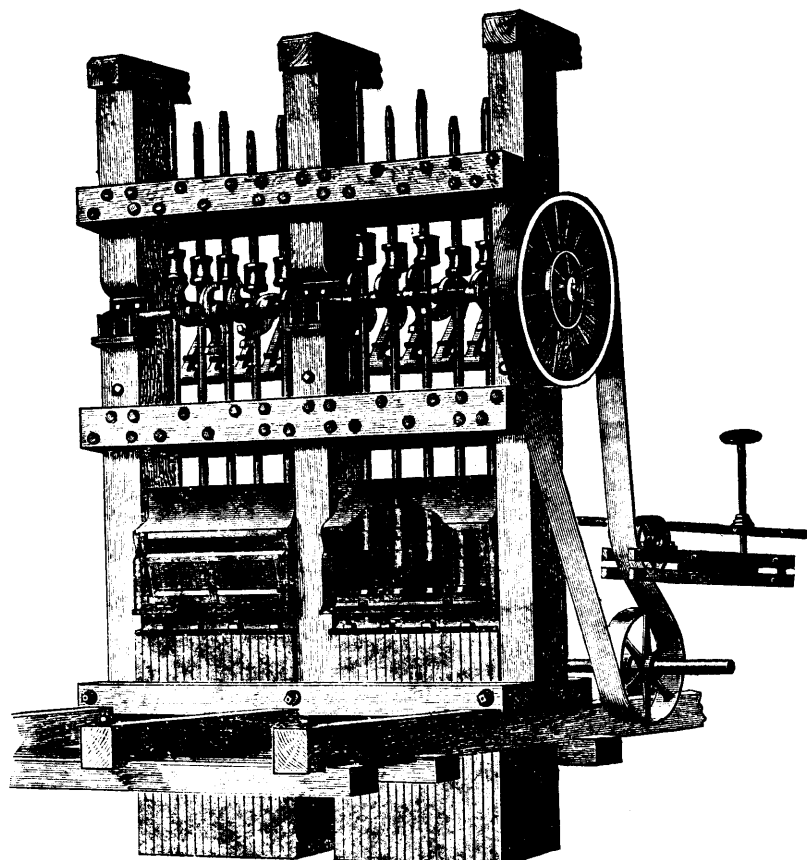

AND LONDON, ENGLAND.

Hoisting
Engines,
Frue
Vanners,
Sederbohm,
Adams and
Wood
Boilers,
Corliss
Engines,
Concen-
trating
Machinery.

FRASER & CHALMERS

have the best manufacturing facilities for making anything in the
Perforated Metal line, Placer Grizzlies with Taper Holes, Stamp Mill
Screens, Trommels, Coal Screens, &c. Screen Samples on Request.