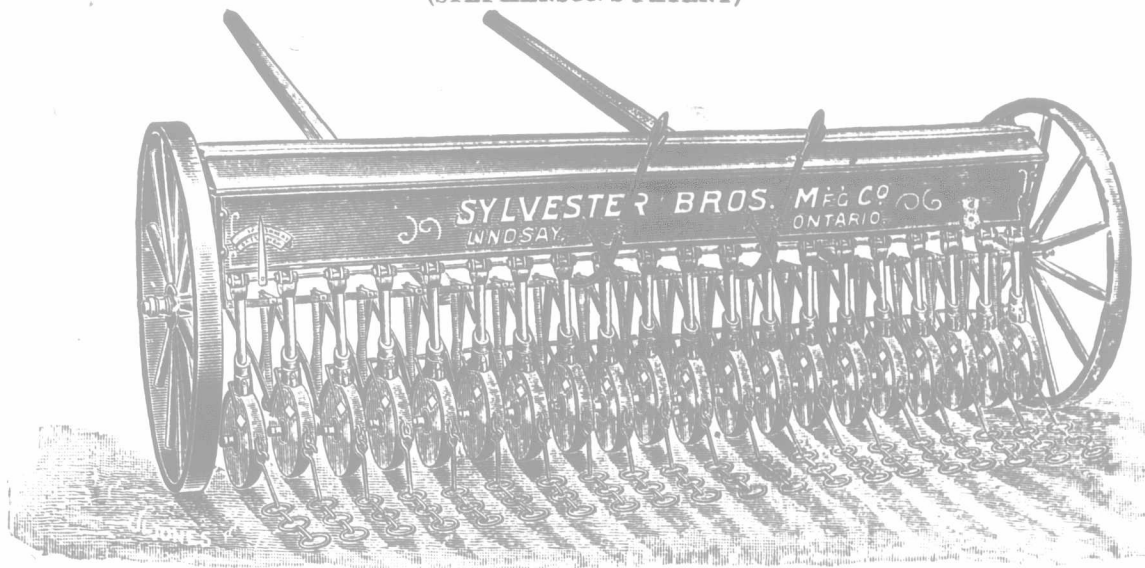

The Sylvester Double-disc Drill

(STEPHENSON'S PATENT)

Wide seed-bed, light draft. ONLY drill that gave UNQUALIFIED SATISFACTION this spring in the wet sticky soils of Regina and Indian Head Districts. RECORD FOR 1904: 30% MORE SALES. NOT A DRILL RETURNED. NOT A SETTLEMENT REFUSED. Represented everywhere.

FARMERS—Use Sylvester Double-disc Drill, and get your seed in early and escape the rust and frost.

SYLVESTER MANUFACTURING CO., LTD., BRANDON, MANITOBA.
Winnipeg Transfer Agents: H. F. ANDERSON & CO.

Dunlop Book

FOR HORSEMEN

Free to any address in Canada. 64 pages with charts and drawings. Valuable information about lame horses.

Dunlop Tire Co., Limited, Toronto.

Pulls Stumps or Standing Trees.

Clears a two-acre circle with one sitting—pulls anything the wire rope will reach; stumps, trees, grubs, rocks, hedges, etc. A man and a boy with one or two horses can run the

COMBINATION STUMP PULLER,

MILNE MFG. CO., 280 8th St., Monmouth, Ill.

"Melotte"

a perfect machine. It lessens labor, because there are fewer pieces to wash after using than any other, and because it is the easiest turned, being easy work for a boy or girl to use our No. 1 capacity 400-lbs.-per-hour machine.

MELOTTE CREAM SEPARATOR CO.

Limited.

124 Princess St., WINNIPEG, MAN.

Box 604.

The Flour City GASOLINE ENGINES

TRACTION = PORTABLE = STATIONARY

KINNARD-HAINES CO. MINNEAPOLIS, MINNESOTA

MANUFACTURED IN CANADA, ESPECIALLY TO WITHSTAND THE SEVERE CONTRACTION OF THE FROST. Send stamps for samples and booklet.

Winnipeg, July 19th, 1901.

W. G. Fonseca, Esq.

W. G. FONSECA & SON, AGENTS FOR WESTERN CANADA, 56 FONSECA AVE., WINNIPEG

British Columbia Farms

We have for sale a very large and complete list of selected dairy farms, orchards, poultry ranches and suburban homes, in the valley of the celebrated Lower Fraser and adjacent islands on the Coast. All in the neighborhood of Vancouver. Send for our pamphlet giving weather statistics and market prices of 27 different kinds of farm produce.

The Settlers' Association, 322 Cambie St., P. O. Box 329. Vancouver, B. C.

DON'T DELAY

Ordering if you contemplate planting any Fruit Trees, Small Fruits, Ornamental Trees, Shrubs, etc. First orders get choice of stock. Nursery stocks cannot be replenished like ordinary merchandise. They must be grown. Send post card for our list of Hardy Apples, Crabs, Plums Small Fruits, Ornamental Trees, Shrubs and Flowering Plants. BUCHANAN'S NURSERIES, St. Charles, Man.

In answering any advertisement on this page, kindly mention the FARMER'S ADVOCATE.