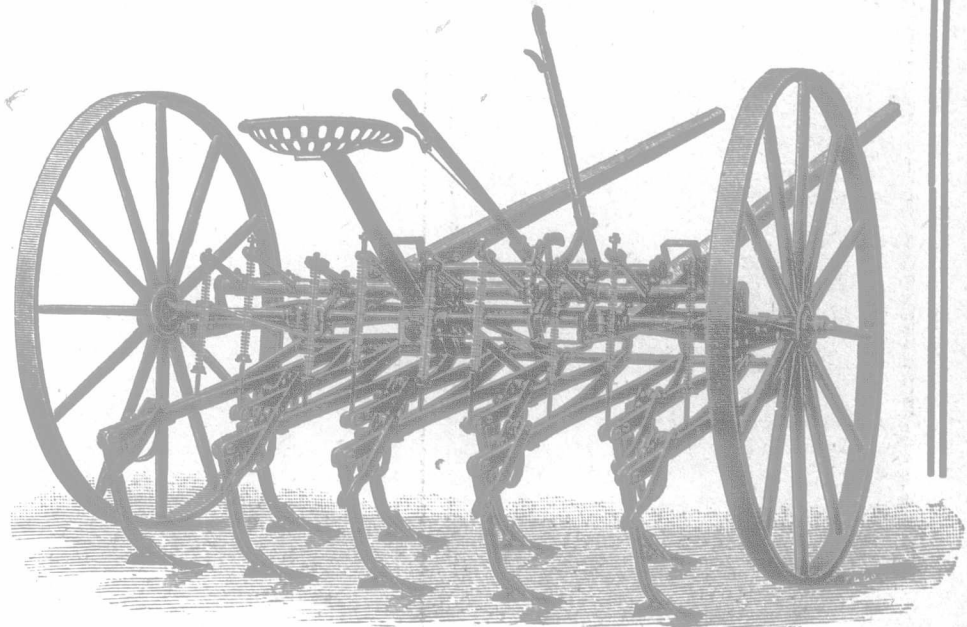

are the best yet — built to wear.

Write to us for our special proposition, and pattern and size of steel shoe, mentioning this paper.

THE DUNLOP TIRE CO., LTD.
TORONTO.

This Fence is particularly suited for cemetery, orchard and garden. Made of wickets 12 inches wide, and any length required. The price is less than that of the other ornamental fences, and in a long stretch this is a consideration.

Hog Troughs—4 ft., 5 ft., 6 ft., 7½ ft., 8 ft., 9 ft., 10 ft.—65c. per ft.

SPECIAL PRICES AND TERMS TO AGENTS.

AGENTS WANTED EVERYWHERE. If your implement agent does not keep them, write us direct.

WILBER GORDON, TWEED, ONT.

THE CLIMAX

Is Made for Shallow or Deep Cultivation.

THE CLIMAX cuts to a depth of 2 or 10 inches and leaves a compact seed-bed while loosening the surface soil to retain the moisture.

THE CLIMAX cultivates 6 feet and 8 feet wide and is equipped with 2-inch, 4-inch, 7-inch or 9-inch points.