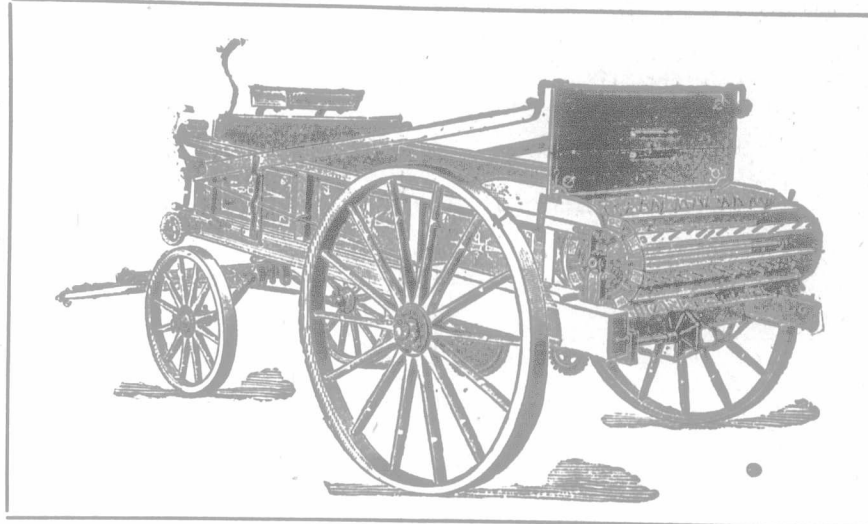

Kemp's 20th Century Manure Spreader.

A CROP-MAKER and A LABOR-SAVER.

Riverdale Farm, Hillhurst, Q., Aug. 5th, 1903.
J. L. Thornton, Esq., Gen'l Agt., Barnston, P. Q.:
Dear Sir,—I have used the "Kemp's 20th Century Manure Spreader" which I recently purchased from you, and wish to add my testimony as to its merits. It works to perfection; in fact, far ahead of my expectation, and I believe we will derive double the benefit from the manure spread with this machine, over the usual method of spreading by hand, as the Spreader pulverizes the manure very finely and spreads it so evenly that there are no lumps left on the land. I never invested in any implement that I consider my money so well spent as in the Spreader, for it is such a labor saver and manure saver as well. Wishing the "Kemp" Manure Spreader every success, I am, Yours truly, J. A. McCLARY, breeder of Scotch Shorthorn cattle.

Drop a postal card for our Booklet, entitled "Multiplying His Acres."

The KEMP MANURE SPREADER CO., Limited
STRATFORD, ONT.