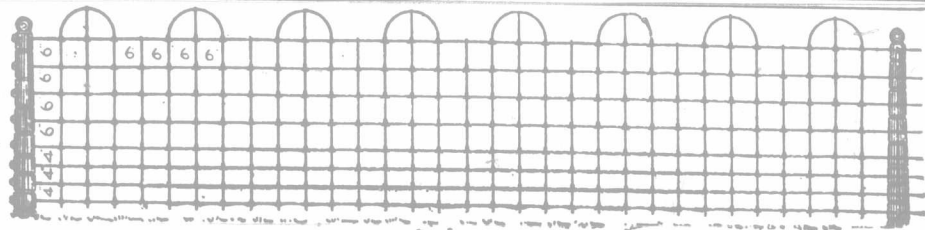

are the best yet — built to wear.

Write to us for our special proposition, and pattern and size of steel shoe, mentioning this paper.

THE DUNLOP TIRE CO., LTD.
TORONTO.

This Fence is particularly suited for cemetery, orchard and garden. Made of wickets 12 inches wide, and any length required. The price is less than that of the other ornamental fences, and in a long stretch this is a consideration.

THE CLIMAX

Is Made for Shallow or Deep Cultivation.

THE CLIMAX cuts to a depth of 2 or 10 inches and leaves a compact seed-bed while loosening the surface soil to retain the moisture.

THE CLIMAX cultivates 6 feet and 8 feet wide and is equipped with 2-inch, 4-inch, 7-inch or 9-inch points.