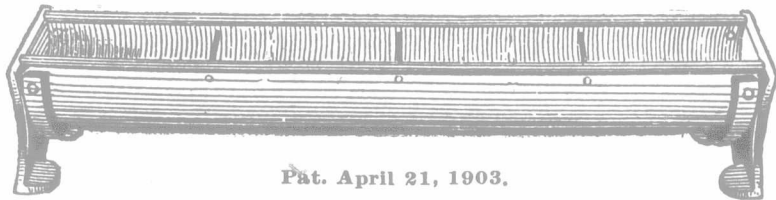

Patent Steel Hog Troughs

Pat. April 21, 1903.

HERE is a trough we are placing on the Canadian market which fills a long-felt want. A trough that hogs cannot destroy. We claim it is hog-proof, whey-proof, frost-proof, water-proof; in fact, practically indestructible. We also manufacture water troughs to hold 15 gals. to the ft., on the same principle. These troughs are honestly made and fully warranted. If you are not pleased with them, just return them and get your money back. See our Trough Exhibit at the Toronto Exhibition, in the implement building.

Hog Troughs—4 ft., 5 ft., 6 ft., 7½ ft., 8 ft., 9 ft., 10 ft.—65c. per ft.

SPECIAL PRICES AND TERMS TO AGENTS.

AGENTS WANTED EVERYWHERE. If your implement agent does not keep them, write us direct.

WILBER GORDON, TWEED, ONT.