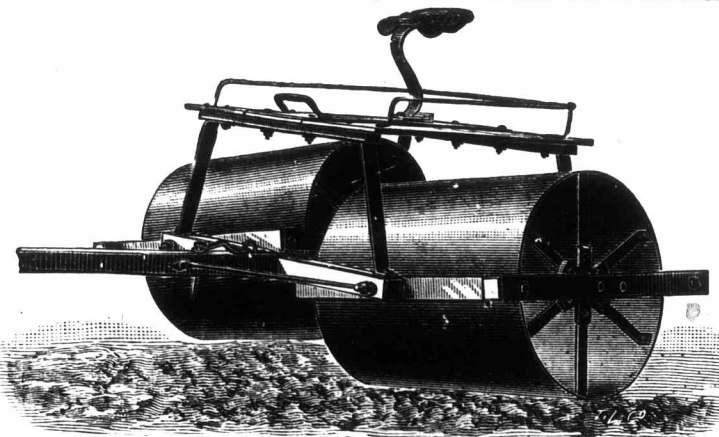

RAPIDLY TAKING THE PLACE OF SHINGLES.

Is put up in rolls of 108 square feet each, 36 feet long by 3 feet wide, and costs 24c. per square foot, thus affording a light, durable and inexpensive roofing suitable for buildings of every description, and can be laid by ordinary workmen. One man will lay ten square in a day, which brings the cost of Mica Roofing about 75c. per square cheaper than shingles. Special terms to dealers who buy our Mica Roofing to sell again. Orders and correspondence answered promptly.

HAMILTON MICA ROOFING CO.

300-y-OM

Office—108 James Street North, HAMILTON, ONT.

THE DALE PIVOTED LAND ROLLER

(Patented.)
A STEEL ROLLER, THE DRUMS OF WHICH OSCILLATE ON PIVOTS AND ADAPT THEMSELVES TO THE UNEVENNESS OF THE GROUND.

It rolls all the ground, no matter how rough. There is no axle shaft, no strain, and consequently no wear. It is easily oiled between the drums.

THE DEMAND IS STEADILY INCREASING. IT IS UNANIMOUSLY RECOMMENDED BY THOSE FARMERS WHO HAVE USED IT. Orders are now being booked for the fall trade. Description and price furnished on application to.