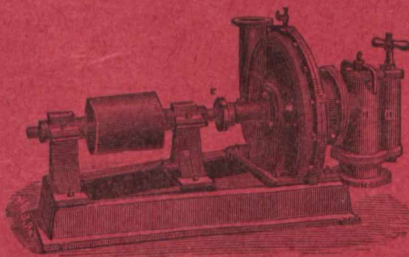

M. Beatty & Sons, Limited, Welland, Ont.

MANUFACTURERS OF