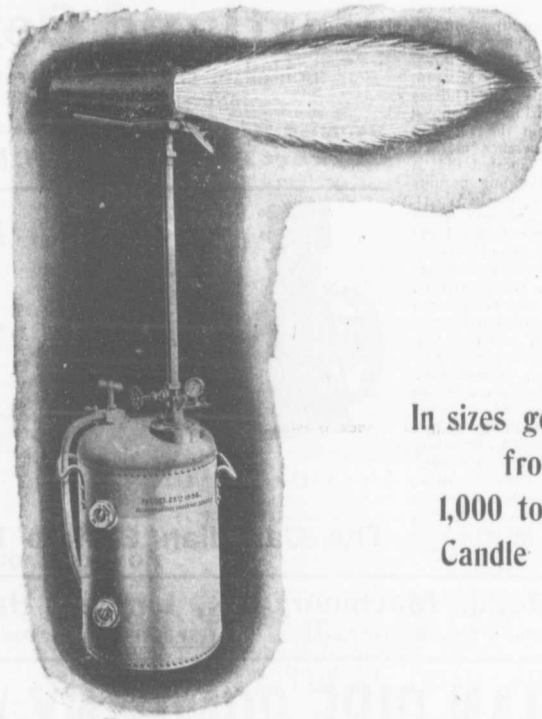

# BUCKEYE LIGHTS

are the most powerful Contractors' Lights on the market

Used  
by the  
British,  
United States  
and  
Australian  
Governments

In sizes generating  
from  
1,000 to 6,000  
Candle Power

Unaffected by wind or rain. Easy to operate.  
Can be run by any workman without interfering with his regular work. Carried in stock.