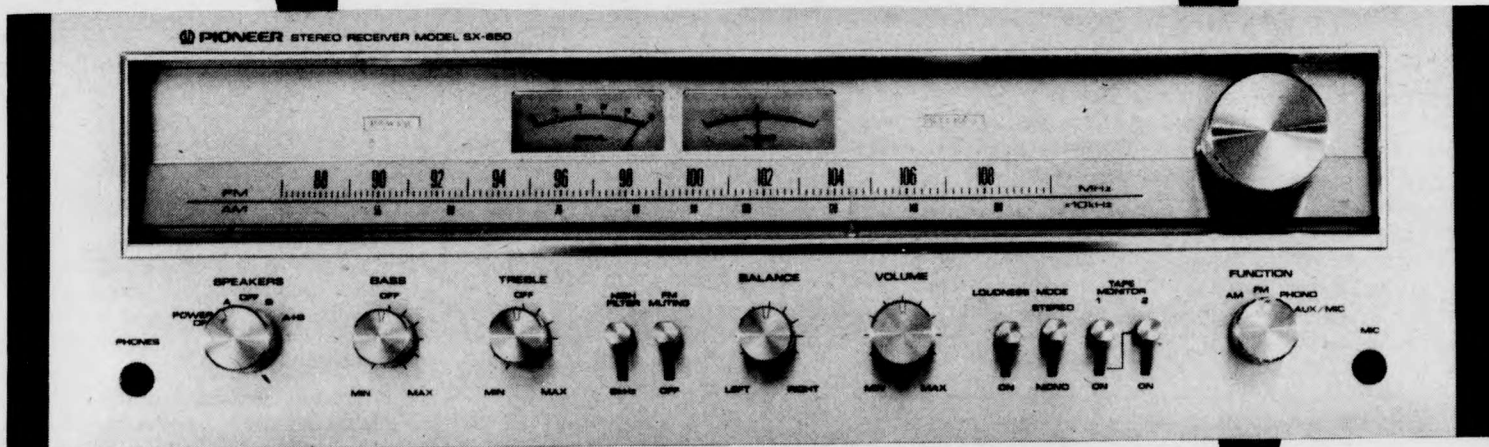

Only Once

in a very long while does a

sale like this come along.

Run, don't walk to your nearest Pioneer Dealer.
You'll find the sounds and the prices sweet music to your ears.

SX-450

Medium-Powered Stereo Receiver with FET FM Front End, PLL MPX, Precision Equalizer and High S/N Differential OCL Power Amplifier. 15 watts per channel, min. RMS, at 8 ohms, 20-20,000 Hertz, with no more than 0.5% total harmonic distortion and more features.

SX-550

Super-Clean Stereo FM/AM Receiver with 20 Watts per Channel min. RMS Output (8 Ohms, 20-20,000 Hertz) and low 0.3% total harmonic distortion. Click-stop tone controls, two-deck tape monitors, dubbing terminal plus as above and more.

SX-650

High-Medium Power Stereo Receiver with FET FM Front End, PLL MPX, Precision Phono Equalizer, Plus/Minus Split Power Supply for OCL Power Amplifier. Continuous power output of 35 watts per channel, min. RMS at 8 ohms, from 20-20,000 Hertz, with no more than 0.3% total harmonic distortion, plus tape to tape dubbing connect and more. Much more.