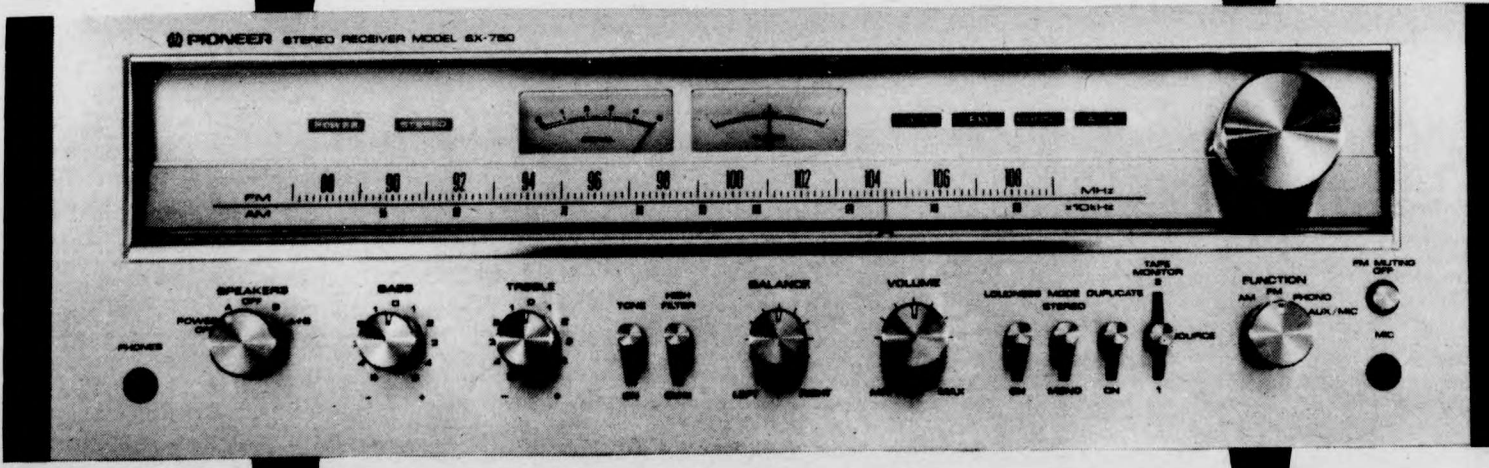

Only Once

in a very long while does a

sale like this come along.

Run, don't walk to your nearest Pioneer Dealer.
You'll find the sounds and the prices sweet music to your ears.

SX-450

Medium-Powered Stereo Receiver with FET FM Front End, PLL MPX, Precision Equalizer and High S/N Differential OCL Power Amplifier. 15 watts per channel, min. RMS, at 8 ohms, 20-20,000 Hertz, with no more than 0.5% total harmonic distortion and more features.

SX-550

Super-Clean Stereo FM/AM Receiver with 20 Watts per Channel min. RMS Output (8 Ohms, 20-20,000 Hertz) and low 0.3% total harmonic distortion. Click-stop tone controls, two-deck tape monitors, dubbing terminal plus as above and more.

SX-650

High-Medium Power Stereo Receiver with FET FM Front End, PLL MPX, Precision Phono Equalizer, Plus/Minus Split Power Supply for OCL Power Amplifier. Continuous power output of 35 watts per channel, min. RMS at 8 ohms, from 20-20,000 Hertz, with no more than 0.3% total harmonic distortion, plus tape to tape dubbing connect and more. Much more.