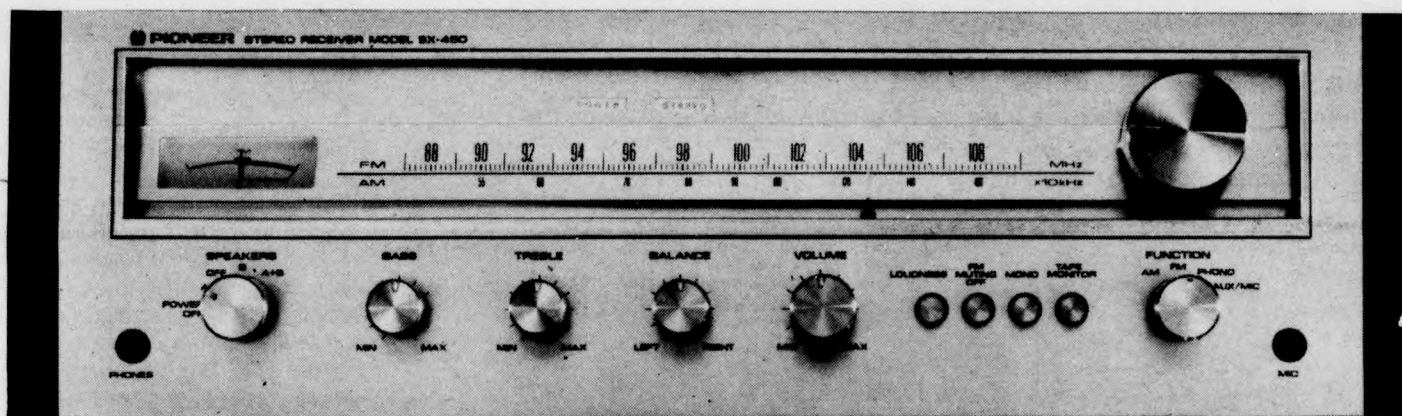

Only Once

in a very long while does a

sale like this come along.

Run, don't walk to your nearest Pioneer Dealer.
You'll find the sounds and the prices sweet music to your ears.

SX-450

Medium-Powered Stereo Receiver with FET FM Front End, PLL MPX, Precision Equalizer and High S/N Differential OCL Power Amplifier. 15 watts per channel, min. RMS, at 8 ohms, 20-20,000 Hertz, with no more than 0.5% total harmonic distortion and more features.

SX-550

Super-Clean Stereo FM/AM Receiver with 20 Watts per Channel min. RMS Output (8 Ohms, 20-20,000 Hertz) and low 0.3% total harmonic distortion. Click-stop tone controls, two-deck tape monitors, dubbing terminal plus as above and more.