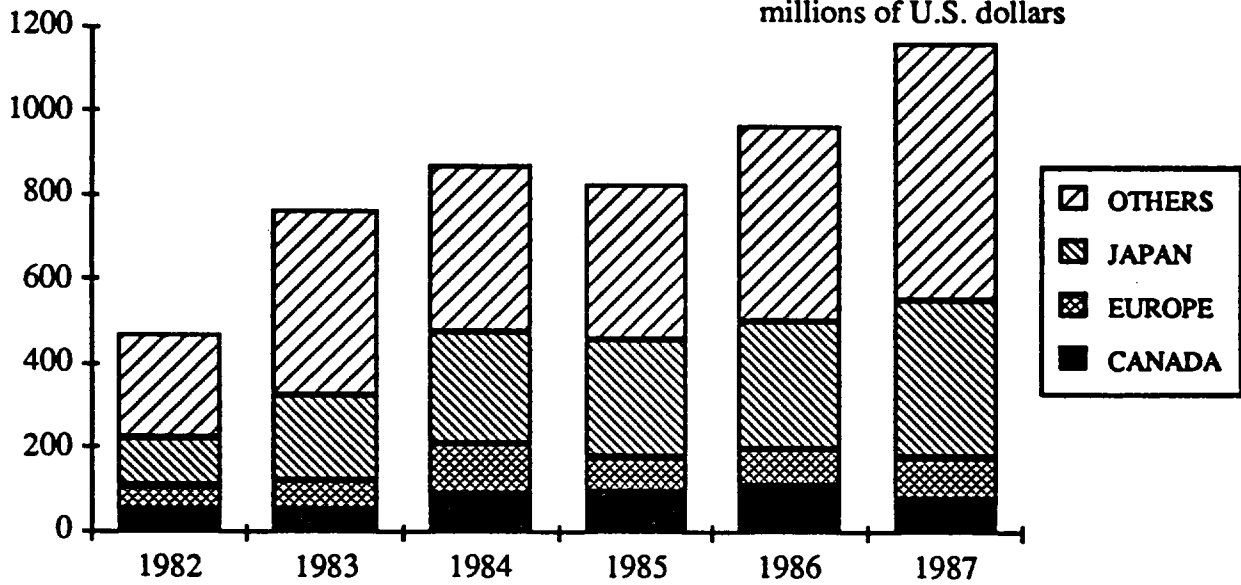

U.S. IMPORTS OF SELECTED TELECOMMUNICATIONS EQUIPMENT (Cont'd)

**RADIOTELEPHONIC APPARATUS, NSPF, AND PARTS, NSPF, OF
RADIO TELEPHONIC APPARATUS**

SCHEDULE A 7649350

millions of U.S. dollars

RADIO REMOTE CONTROL APPARATUS

SCHEDULE A 7648360

millions of U.S. dollars