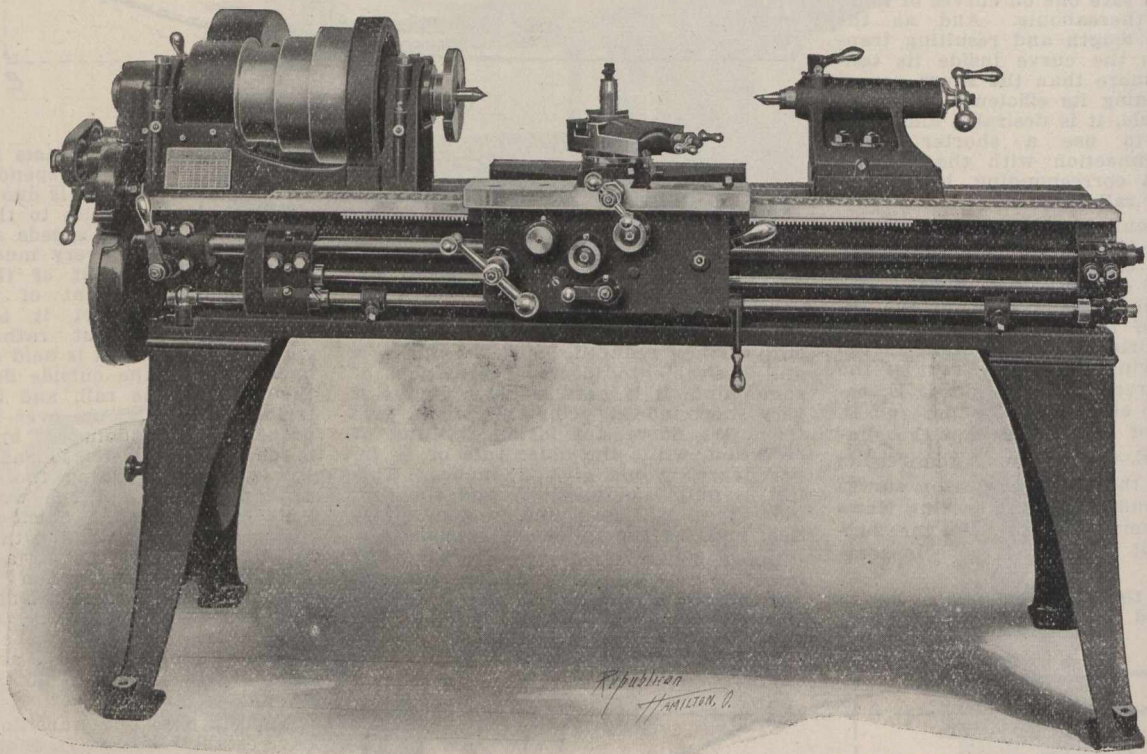

SPRINGFIELD IDEAL ENGINE LATHE

Ranks
in
the
Highest
Class
of
Tool
Room
Lathes

16 in. X
6 ft. 0 in.
in
Stock
for
Immed-
iate
Deliv-
ery

We shall be pleased to furnish full particulars on this lathe to anyone who is interested.

We also have a full line of Woodworking Machinery in stock, viz

Band Saws
Shapers
Saw Benches
Planers
Post Borers

Two-Saw Edges
Three-Saw Bolters
Six-Saw Lath Mills
38 in. Shingle Machine

ASK FOR PRICES.