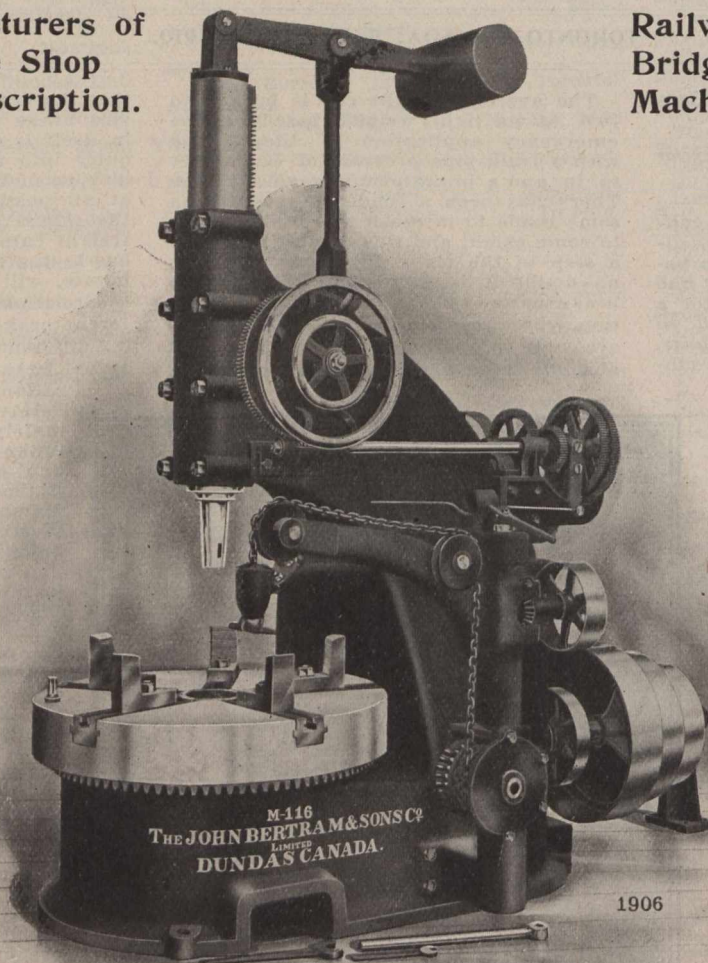

# RAILWAY AND MACHINE TOOLS

We are Manufacturers of  
General Machine Shop  
Tools of every description.

Railway, Shipyard, and  
Bridge and Boiler Shop  
Machinery.

## Bertram 42 Inch Car Wheel Boring Machine

Equipped with five gripping jaws in Table, Power Crane and Power  
Hub Facing Attachment.