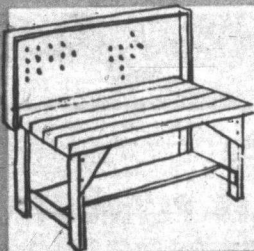

DO COME AND VISIT US

WE HAVE LOTS OF HELPFUL SUGGESTIONS FOR YOU

HOME UTILITY DRILLS

1/4" capacity
Black & Decker and Rockwell
from as low as

\$13.88

POWER HOUSE ELECTRIC SAW

Adjustable Slip Clutch
Perfect balance
Rugged and powerful
Fully Guaranteed

\$29.97

HOME UTILITY SANDERS

\$21.88
From **\$1.88** up

WORK BENCH KITS

Here's a real dandy work bench for you - just the right height and with a 30" x 72" solid 2" plank working surface and a big 24" x 72" pegboard toolboard.