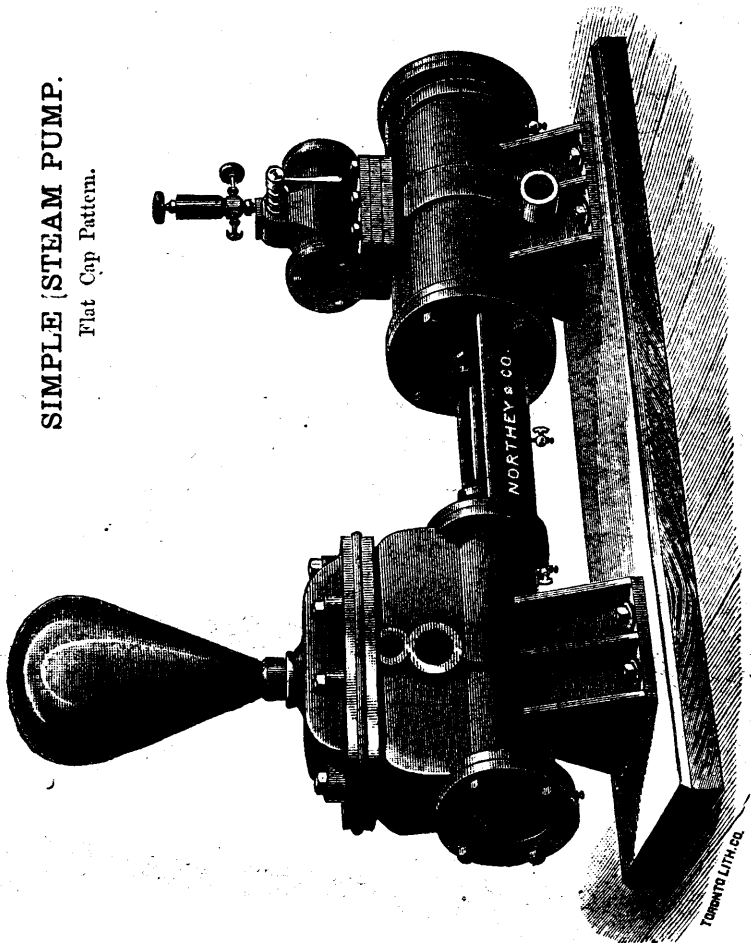

Northey & Co's Steam Pump Works, TORONTO, ONT.

SIMPLE STEAM PUMP.
Flat Cap Pattern.

DUPLEX STEAM PUMP.

SPECIAL STEAM PUMP.

Steam Pumps of the best and latest designs for mining purposes, Boiler Feeding, Fire Protection, and General Water Supply, etc.