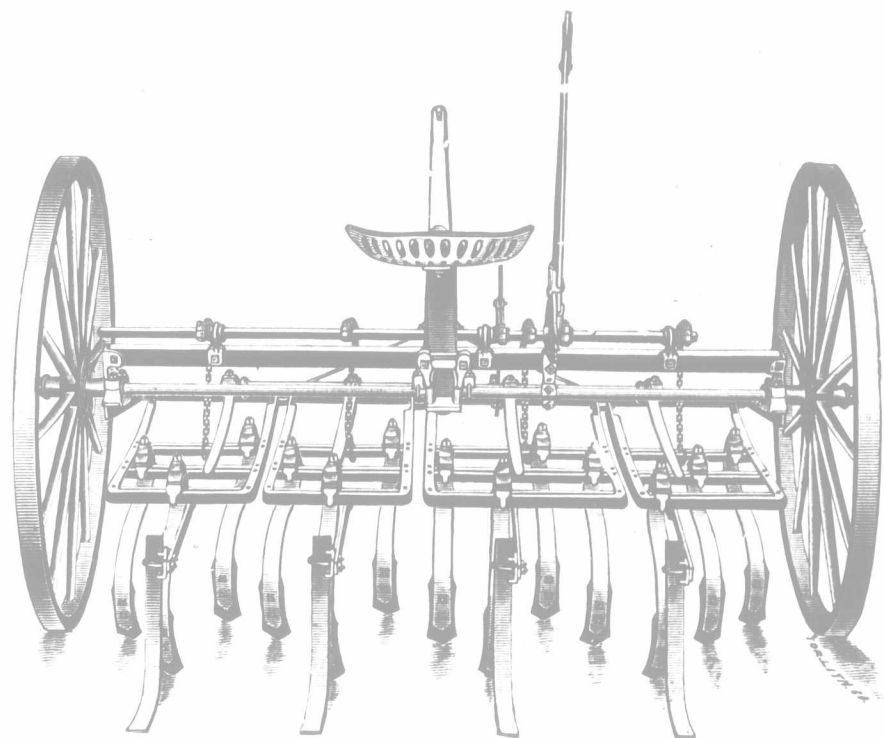

MASSEY-HARRIS

COMPANY, LIMITED.

DISC PLOWS

One, Two and Three Furrow

DRAWS EASY
NEVER CLOGS
TURNS FREELY
ALL BEARINGS ABSOLUTELY DUST-PROOF

Tested by many leading farmers and proved eminently satisfactory.

Spring-tooth Cultivators

13 and 17 Tooth
Three and Four Horse Hitch

STEEL AXLES
STEEL SECTIONS
EQUAL PRESSURE
PERFECT CULTIVATION

Specially equipped for cutting thistles

Branches: WINNIPEG REGINA CALGARY

In answering the advertisement on this page, kindly mention the FARMER'S ADVOCATE.