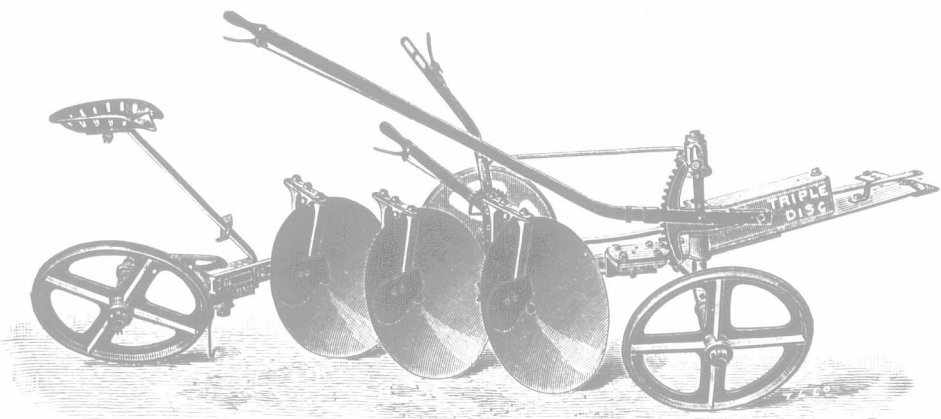

MASSEY-HARRIS

COMPANY, LIMITED.

DISC PLOWS

One, Two and Three Furrow

DRAWS EASY
NEVER CLOGS
TURNS FREELY
ALL BEARINGS ABSOLUTELY DUST-PROOF

Tested by many leading farmers and proved eminently satisfactory.

Spring-tooth Cultivators

13 and 17 Tooth
Three and Four Horse Hitch

STEEL AXLES
STEEL SECTIONS
EQUAL PRESSURE
PERFECT CULTIVATION

Specially equipped for cutting thistles

Branches: WINNIPEG REGINA CALGARY

In answering the advertisement on this page, kindly mention the FARMER'S ADVOCATE.