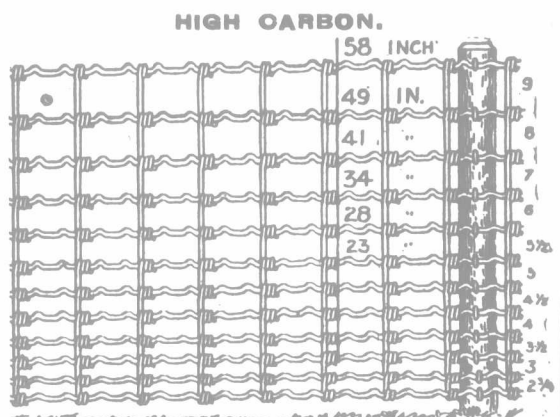

American Field and Hog Fence.

IF YOUR DEALERS DO NOT HANDLE OUR FENCES, WRITE TO US.

The Canadian Steel & Wire Co., Ltd.
WINNIPEG, Man.   HAMILTON, Ont.

We call your special attention to our Extra Heavy Fence, all Horizontal Wires No. 9 Gauge. Weighs more per rod, has greater tensile strength than any other Fence on the market