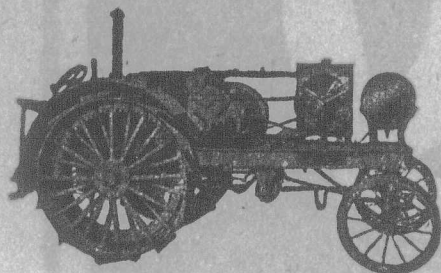

Tractors and Threshers

WATERLOO BOY

The Simplest, most Accessible, most Powerful 8-hp Tractor on the market.
Suitable for hauling 3 Plows, Threshing, Silo Filling and General Farm Work.