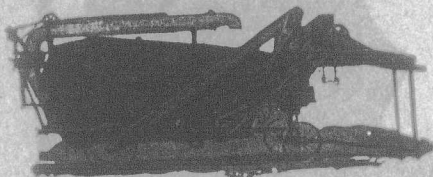

Individual Farmers' Threshers, suitable size to be driven by small Tractors and Gasoline Engines. Do your own threshing. Keep your farm clean and save expense.

Write for free catalogue, prices and any information wanted.
THE ROBT. BELL ENGINE & THRESHER COMPANY, LIMITED, Seaford, Ontario
Also Steam Tractors, and large size Threshers

**KEATING'S
KILLS**

Bugs, Flies,
Roaches, Moths
and All Insects

Cans—
15c, 25c, 40c.