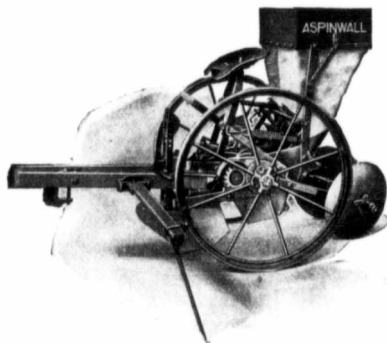

#### The Sorter

Has a wide popularity among potato experts, because of its quick and accurate work. 500 to 1,000 bushels a day may be sorted and in a manner are superior to hand selection. Potatoes are sorted in 3 sizes: large, medium and small. Entire work is under the operator's control. Decayed tubers can be removed while work is in progress.

#### The Cutter

This is a great time and labor saving machine. Six to eight bushels of seed can be cut per hour, and the job is a pleasant pastime to any boy or girl. The division of eyes is better accomplished than by the average hand-work. Potatoes can be halved, quartered or cut to any size, and the seed end removed if desired. This fine tool takes all the drudgery from the preparation of seed potatoes.

#### The Planter

Planting potatoes by hand is hard, slow work. A potato planter is as necessary as a grain drill. The ASPINWALL particularly appeals to the farmer, as it is in a class by itself. It works entirely automatically and can be perfectly adjusted to suit all conditions. Light Draft, accurate and rapid. Feed can be regulated from the seat. It can be adjusted easily and quickly to plant the following distances: 9, 10, 11, 13, 15, 17, 20, 24, 26 and 30 inches.