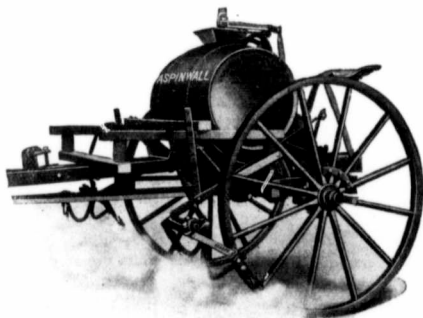

The Sprayer

A sprayer is absolutely indispensable to every farmer who grows potatoes in any quantity. The Aspinwall Four Row, Double Cylinder, Two Horse, High Pressure Sprayer is the most efficient machine of its kind manufactured today.

MR. FARMER! You want quality in every tool or machine you use. For a quarter of a century the ASPINWALL line has been in the lead. That explains why it is one of the JOHN DEERE lines, as every DEERE line is a leader. If your dealer does not carry it, write direct to