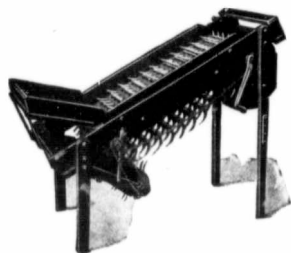

## MAKE SURE OF YOUR POTATO CROP

#### The Planter

Planting potatoes by hand is hard, slow work. A potato planter is as necessary as a grain drill. The ASPINWALL particularly appeals to the farmer, as it is in a class by itself. It works entirely automatically and can be perfectly adjusted to suit all conditions. Light Draft, accurate and rapid. Feed can be regulated from the seat. It can be adjusted easily and quickly to plant the following distances: 9, 10, 11, 13, 15, 17, 20, 24, 26 and 30 inches.