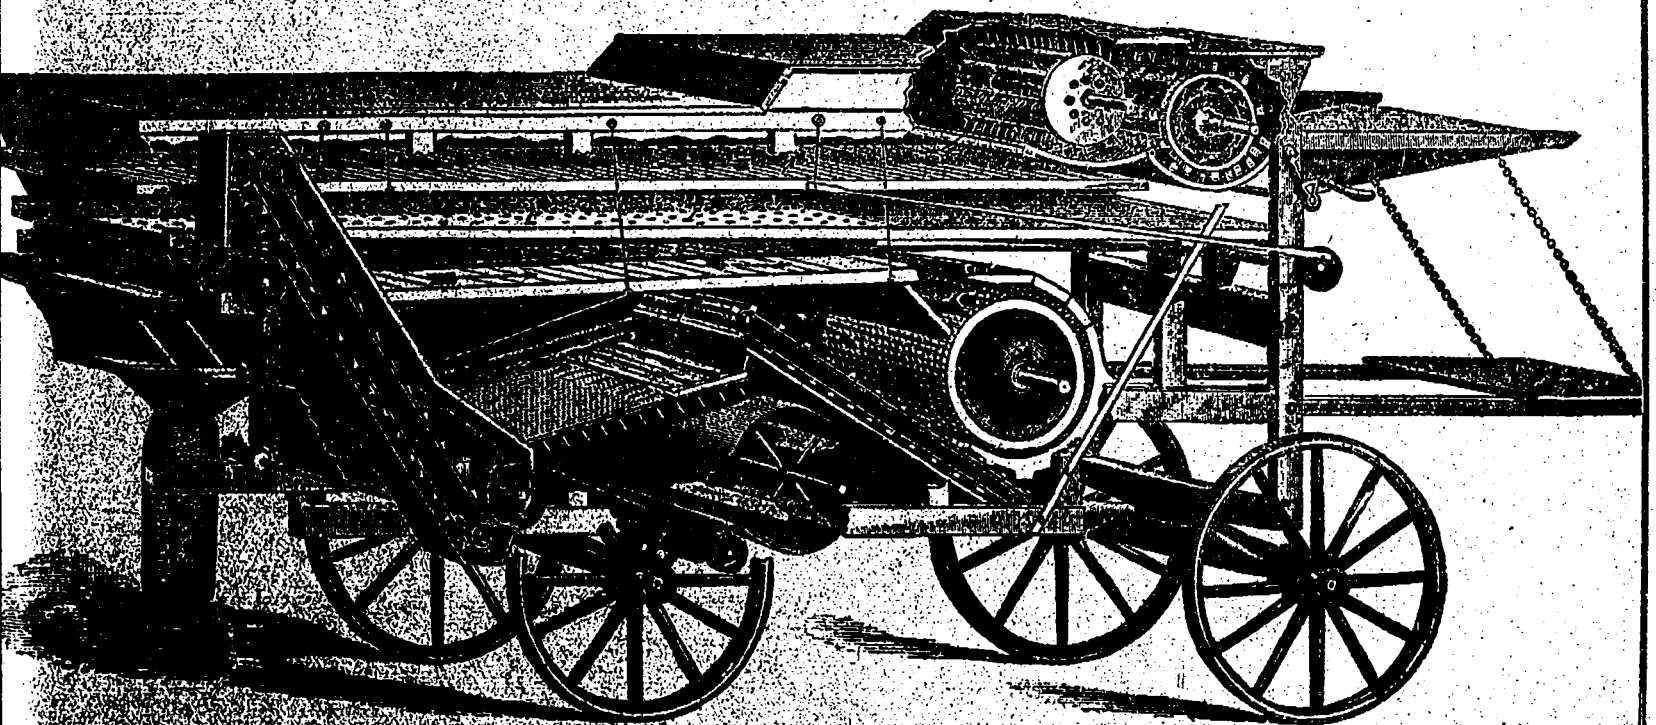

VERITY PLOW CO. LTD.

VERITY PLOW RIDING ATTACHMENT.

Any Plow can be quickly made a Riding Plow by using this Attachment.

A complete success.

Just what was wanted.

You need it. Try it.

The VERITY PLOW CO. Ltd., manufacture a large line of Plows for sod and general purposes suited to the varying conditions of different countries.

American Soft-Centre Steel

MOULDBOARDS

on all our Plows.

Our works at Brantford are equipped with the latest and best appliances, including the most approved devices for hardening and tempering steel, also an elaborate aerated fuel oil burning plant, by which process alone the best results can be obtained.

VERITY PLOW CO. LTD.

BRANTFORD, ONT., CANADA.

MONITOR CLOVER HULLER.

Shaded Cut, showing Interior of the "Monitor" Clover Huller and Tailing Elevator.

Has been thoroughly tested in Ontario for two seasons, and has satisfied both Thresher and Farmer that there is no equal.