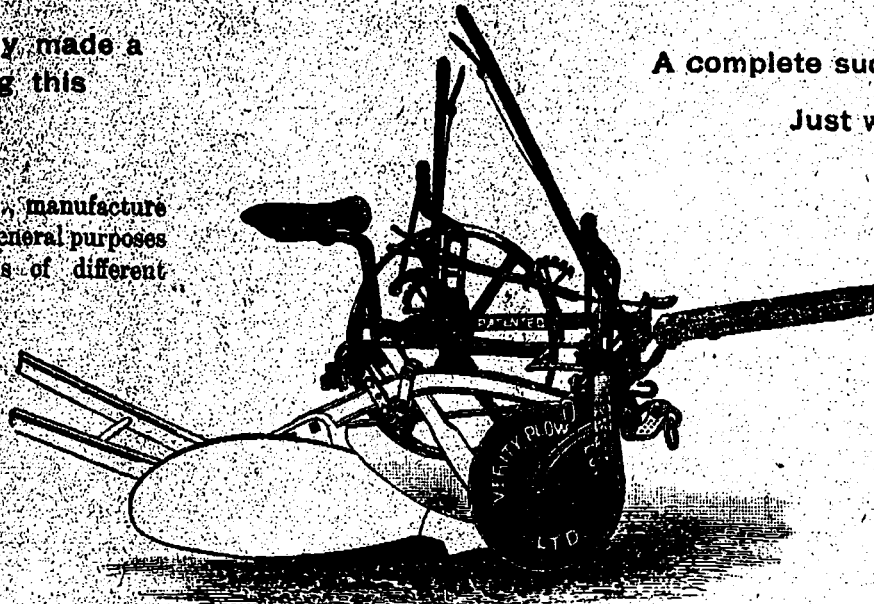

VERITY PLOW CO. LTD.

VERITY PLOW RIDING ATTACHMENT.

Any Plow can be quickly made a Riding Plow by using this Attachment.

A complete success.

Just what was wanted.

You need it. Try it.

The VERITY PLOW CO. Ltd., manufacture a large line of Plows for sod and general purposes suited to the varying conditions of different countries.

American Soft-Centre Steel

MOULDBOARDS

on all our Plows.

Our works at Brantford are equipped with the latest and best appliances, including the most approved devices for hardening and tempering steel, also an elaborate aerated fuel oil burning plant, by which process alone the best results can be obtained.

VERITY PLOW CO. LTD.

BRANTFORD, ONT., CANADA.

MONITOR CLOVER HULLER.

Shaded Cut, showing Interior of the "Monitor" Clover Huller and Tailing Elevator.

Has been thoroughly tested in Ontario for two seasons, and has satisfied both Thresher and Farmer that there is no equal.