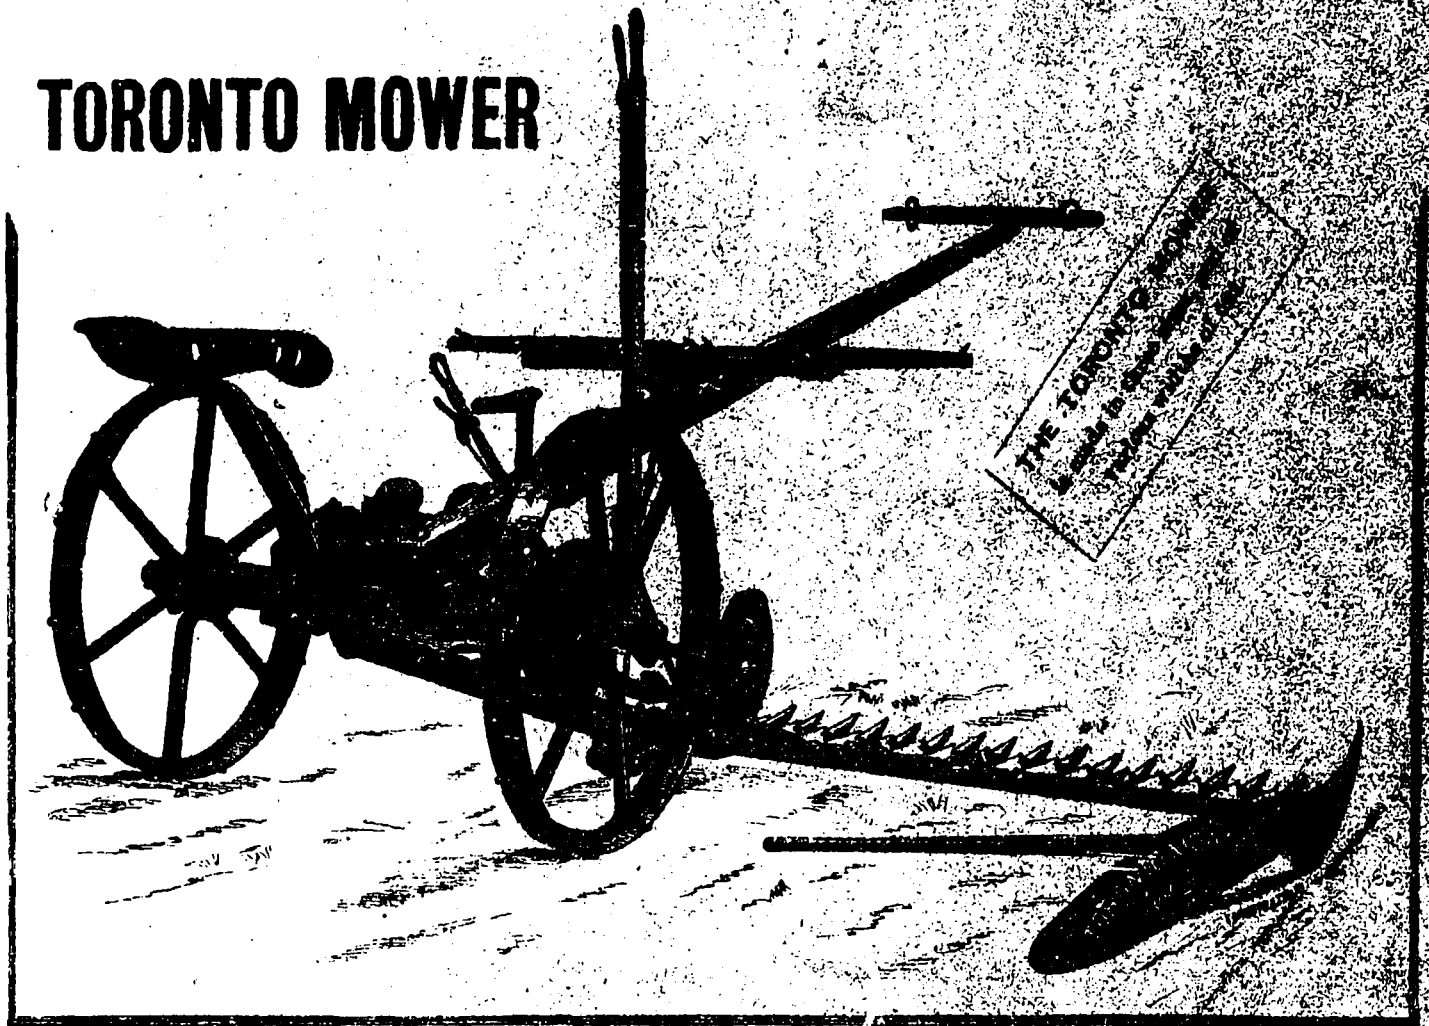

TORONTO MOWER

BRANTFORD NO. 3 MOWER.

FRONT VIEW.

MADE TO CUT 4 FT. 6 IN. AND 5 FT. 6 IN., AND WITH
24 IN. OR 30 IN. SECTIONS AS PREFERRED.

THE BRANTFORD MOWER
IS MADE
BOTH FRONT AND REAR CUT.