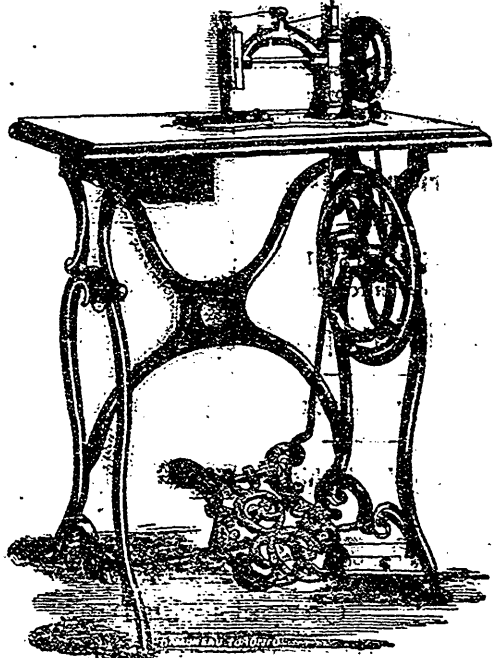

THE MENDON.