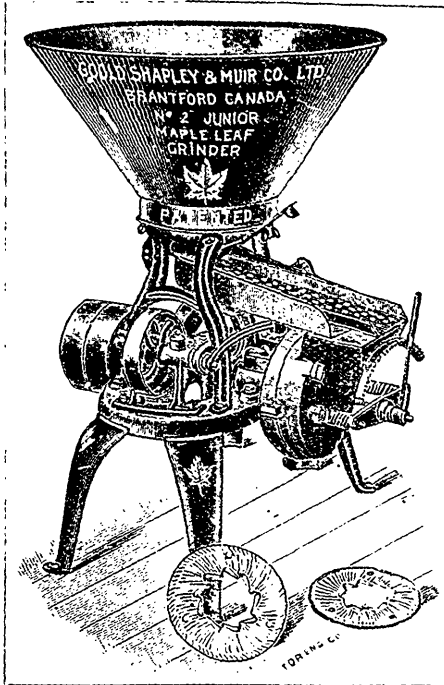

....A PERFECT GRAIN GRINDER....

The Patent Ball-Bearing

Junior Maple Leaf Grinder

WITH 8-INCH SINGLE BURRS.

MANY IN USE AND WORKING SUCCESSFULLY

The Junior Maple Leaf is especially adapted for Wind Mill, Horse or Tread Power, or any other power less than 8 or 10 horse.

It is supplied with two sets of Grinding Burrs, one for coarse grain and general purposes, and the other for hard grain and fine work.

The Patent Ball-Bearing takes the heavy back pressure of the burrs when at work, and greatly lessens the friction. In consequence the Grinder will do more with a given power than any other.