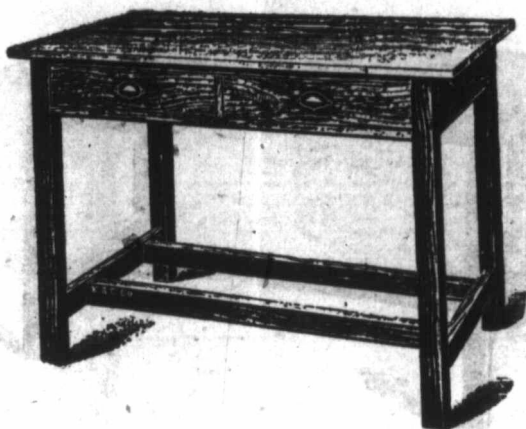

KEUFFEL & ESSER CO. NEW YORK.

HUDSON DRAWING TABLE

No. 2590 C.

2590 C. Hudson drawing Table, hardwood. The top is a drawing board of white pine 33 x 55 inches. Two drawers 20 x 24 x 4 in. inside. The table stands 36 in. high. . each \$ 22 00