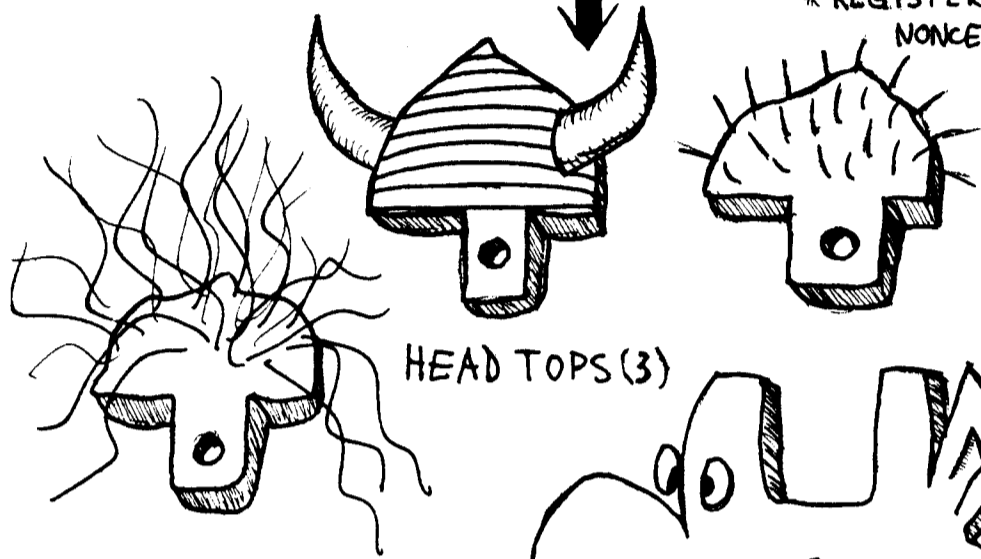

MECCANO'S NEW GARBIE* DOLL

It's fun!

It's exciting!

It's androgynous!

* REGISTERED
NONCE WORD

HEAD TOPS (3)

SNAP-IN TEETH (32)

MOTIVE FORCE

STOMACH (4)

PISTON (8)

ELBOW JOINT (2)

← SIN (inkspot)

UMBRELLA (1)

BASIC
EUNUCH

BASIC KIT

HAND (2)

BREAST (3)

SEAT OF
THE SOUL

EXTENSION
PIECE (5)

BOLT (43)

NUT (42)

WASHER (43)

JOINER (8)

FOOT (2)

BELLY and BUTTON
(1 of each)