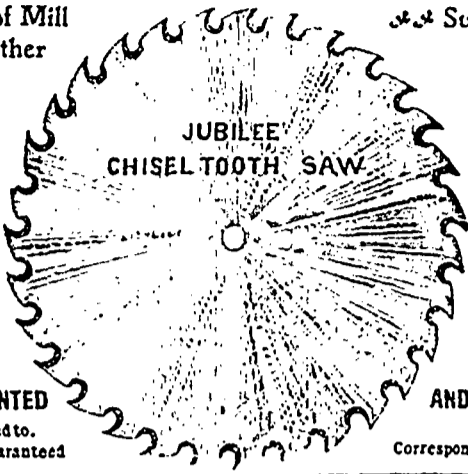

**THE JAMES ROBERTSON CO., Limited,**  
Manufacturers of Saws of All Description

Full line of Mill  
Rubber and Leather  
Metal, &c., always

Supplies, including  
Belting, Babbit  
carried in stock

Head Office:  
144 William St.  
MONTREAL