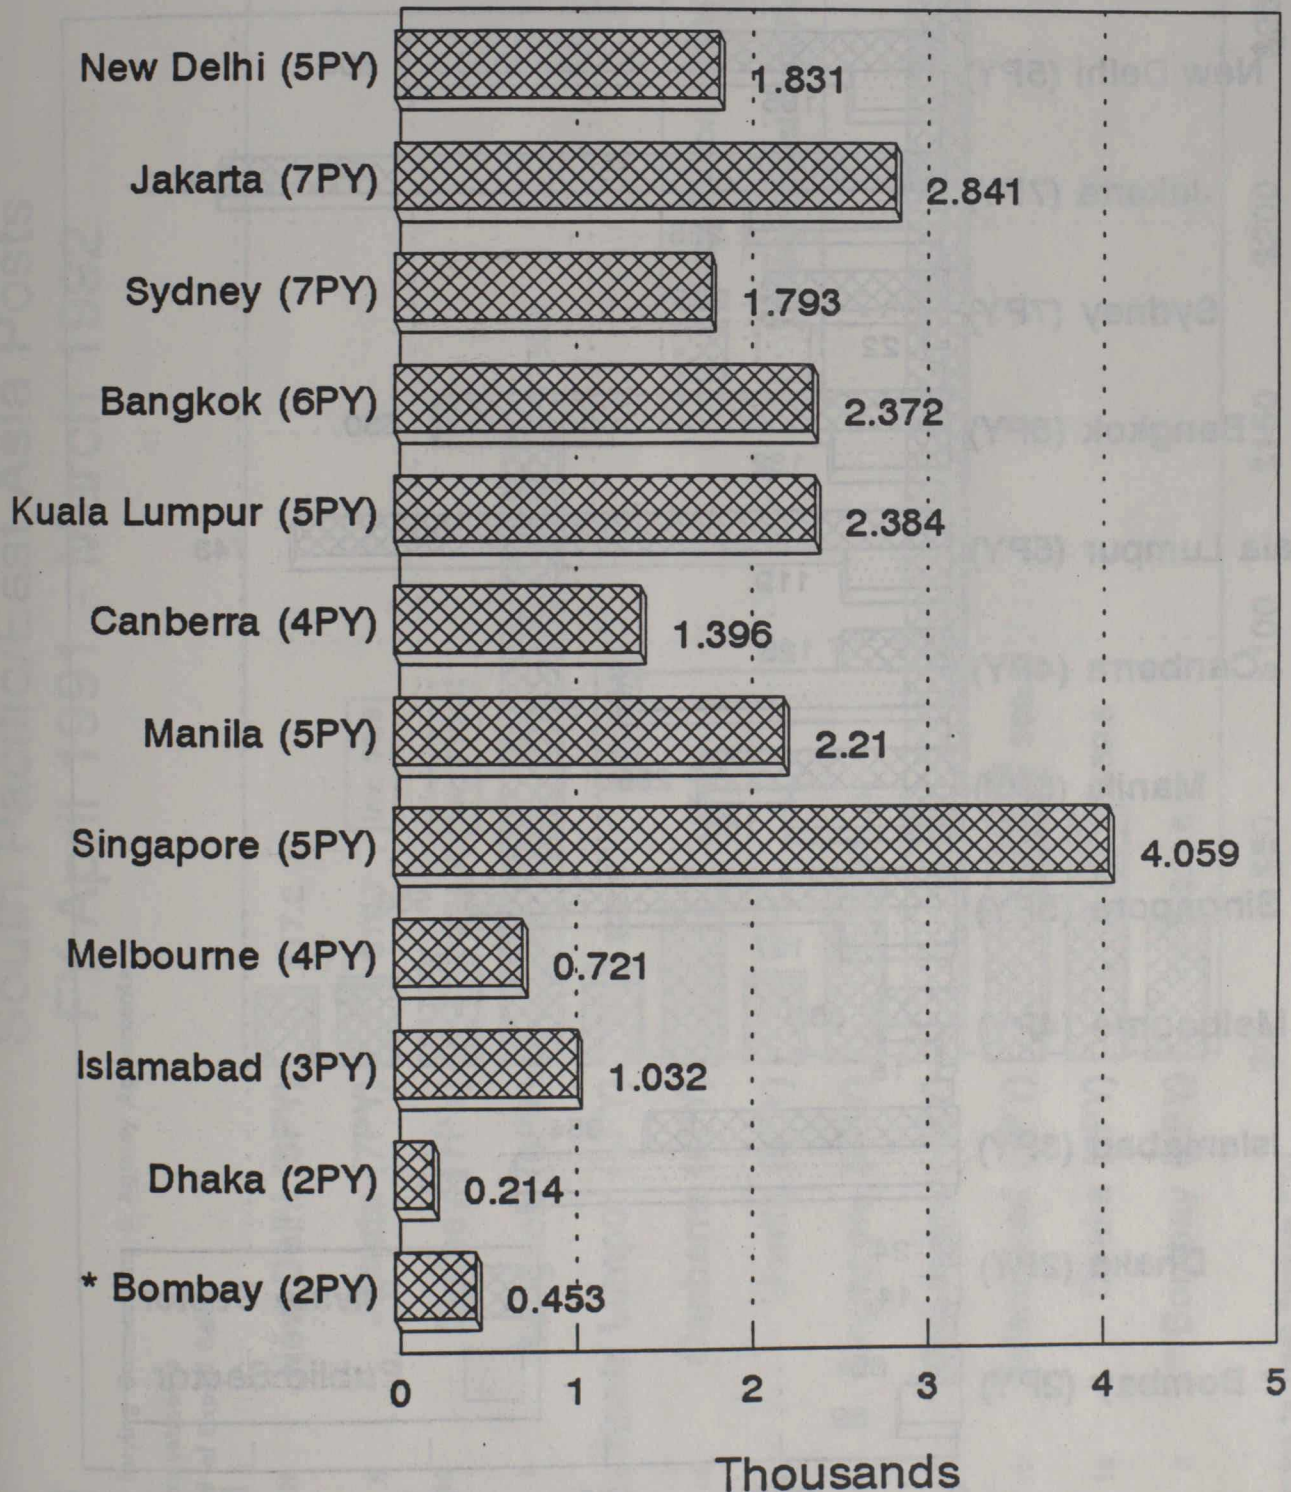

Selected Workload Indicators

Canadian Trade Enquiries

South Pacific/East Asia Posts

FY April 1991 - March 1992

*PY refers to Trade Program PYs
3 of 4 reports rec'd