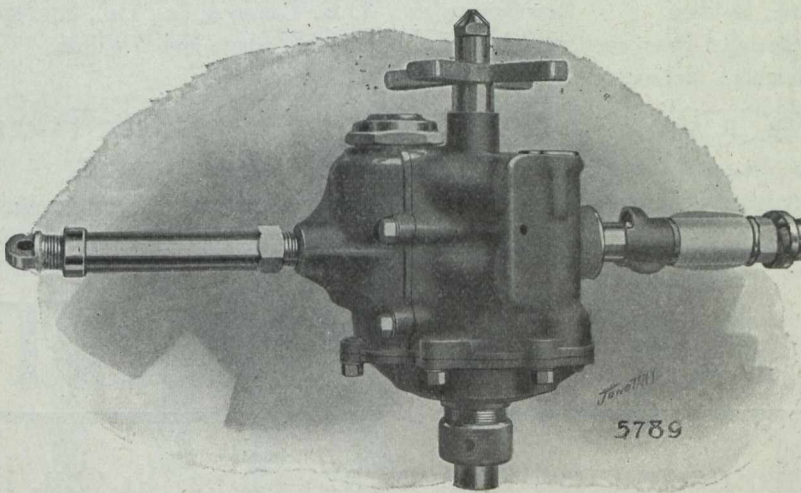

A CONVENIENT TOOL FOR A GREAT MANY REPAIR JOBS

A PORTABLE pneumatic Metal Drill will save many times its cost on repair and construction work about the mine.

A "LITTLE DAVID" Drill is a most satisfactory tool for this work because of its simplicity and its great pulling power.

It's an easy tool to keep in good order as it has very few parts and these are well made.

Let us send you a catalog showing "LITTLE DAVID" construction and range of sizes.

CANADIAN INGERSOLL RAND COMPANY, LIMITED