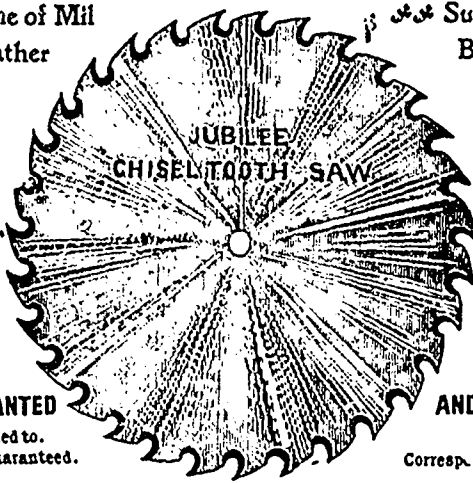

# THE JAMES ROBERTSON CO., Limited.

Manufacturers of... Saws of All Description

A Full Line of Mill  
Rubber and Leather  
Metal, &c., always

Supplies, including  
Belting, Babbit  
carried in stock

Head Office:  
144 William St.  
MONTREAL

Factories at  
MONTREAL,  
TORONTO,  
and  
ST. JOHN, N.B.

ALL OUR SAWS  
FULLY WARRANTED  
Orders promptly attended to.  
Satisfaction Guaranteed.

CIRCULAR, GANG  
AND MILL SAWS A  
SPECIALTY  
Correspondence Solicited.