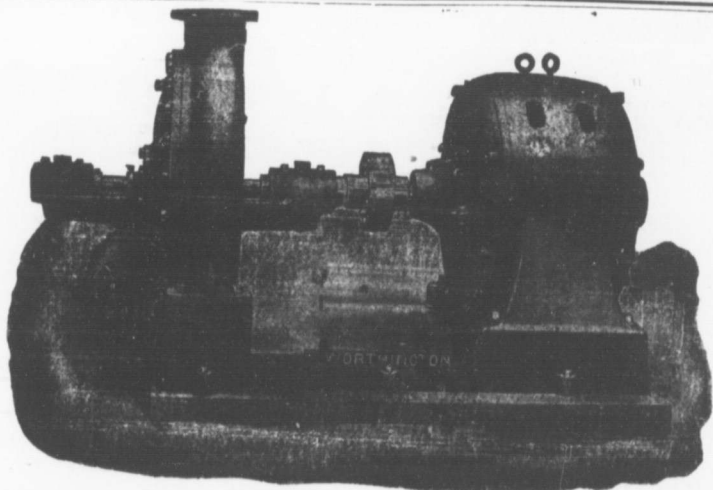

GOWRIE & BLACK HOUSE COLLIERIES Limited

OF NEWCASTLE ON TYNE.

MINE AND LOADING PIERS, PORT MORIEN, COW BAY

CAPE BRETON, N. S.

Miners and Shippers of Gowrie Coal.

The REPUTATION of this Coal has Steadily Advanced during the past 40 years and the Output of the new mine is fully up to the old Standard of EXCELLENCE—

Especially designed Piers for the rapid delivery of coal into Vessels by Roe and Bedlington's Patents.

OFFICES:—Canada, Port Morien, Cape Breton, Nova Scotia. England, Newcastle on Tyne.

PATENTED

EIGHT INCH SINGLE-STAGE Worthington TURBINE Pump
 Driven by an induction motor. Capacity 1,800 Gallons per min.
 against 70 feet head.