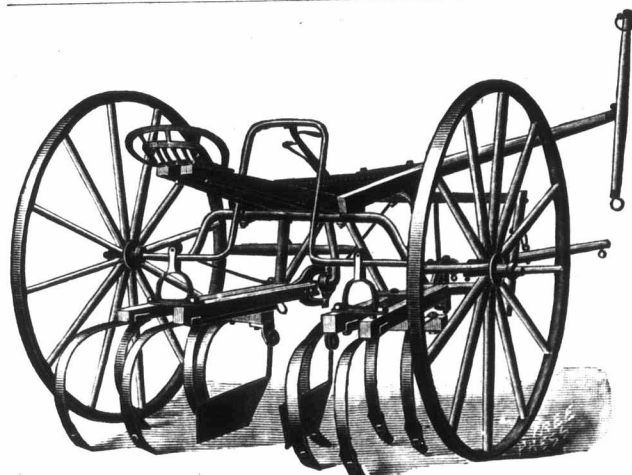

RAPIDLY TAKING THE PLACE OF SHINGLES. Is put up in rolls of 108 square feet each, 36 feet long by 3 feet wide, and cost 2 1/2 c. per square foot, thus affording a light, durable and inexpensive roofing suitable for buildings of every description, and can be laid by ordinary workmen. One man will lay ten square in a day, which brings the cost of Mica Roofing about 75c. per square cheaper than shingles. Special terms to dealers who buy our Mica Roofing to sell again. Orders and correspondence answered promptly.

HAMILTON MICA ROOFING CO., 17-1-y-om Office—101 Rebecca Street, HAMILTON, ONTARIO.

NEW AMERICAN HARROW
SEEDER AND BEAN HARVESTER.

The most perfect and practical machine made. Sold separately or combined. Received the highest award at the World's Columbian Exposition. As a Harrow, its work is perfect. The teeth have reversible points, and can be locked down or allowed to float. The Thistle points are a great success, cutting all the ground shallow or deep, as desired. As a Cultivator, the NEW AMERICAN has no equal. It cultivates perfectly all crops planted in rows.

By using the extension arms, two rows of beans can be cultivated at once. As a Bean Harvester, it is indispensable to bean growers, and is highly recommended by all who have used it. The Bean Harvester is an attachment which is easily put on to the NEW AMERICAN after removing the sections. It pulls two rows of beans at once, leaving them in a perfect windrow, and harvesting from twelve to eighteen acres per day. Write for Prices and Circulars. **AMERICAN HARROW CO.,** 10-M-0 DETROIT, MICH., or WINDSOR, ONT.