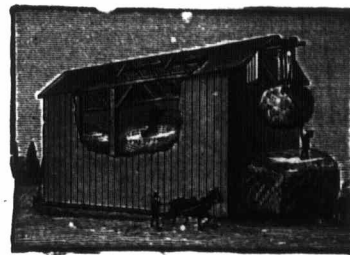

BUCHANAN'S
(Malleable Improved)
PITCHING MACHINE
For unloading hay and all kinds of loose grain.

Unloads on either side of barn floor without changing car. No climbing necessary. Malleable Iron Cars. Steel Forks. Knot Passing Pulleys. Will work on stacks as well as in barns. Satisfaction guaranteed.