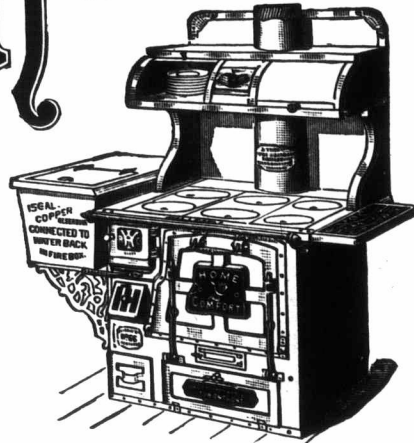

THE HIGHEST AWARDS
Were received at
WORLD'S COLUMBIAN EXPOSITION,
BY THE **WROUGHT IRON RANGE CO., ON**
HOME COMFORT
STEEL
HOTEL AND FAMILY RANGES.

CARVING AND STEAM TABLES, BROILERS, MALLEABLE WATERBACKS, ETC., ETC.

This Style Family Range is sold only by our Traveling Salesmen from our own wagons at one uniform price throughout Canada and the United States.

Made of MALLEABLE IRON and WROUGHT STEEL and will LAST A LIFETIME if properly used.

SALES TO JANUARY 1st, 1894, 277,188.

MADE ONLY BY **WROUGHT IRON RANGE CO.,** MANUFACTURERS OF Hotel Steel Ranges, Kitchen Outfittings and "Home Comfort" Hot-Air Steel Furnaces. OFFICE, SALESROOM AND FACTORY, 70 to 76 PEARL STREET, TORONTO, ONTARIO, and Washington Avenue, 19th to 20th Streets, ST. LOUIS, MO., U. S. A. Founded 1864. Paid up Capital, $1,000,000.

We have received the following goods and have them in our warehouses at the following prices, at which they cannot be secured again. Our stock is very limited. Cash has to accompany all orders for these goods. We guarantee them first-class goods in every respect. So don't delay your order if you want any of them.

1. A good, large Bell, suitable for school, worth $16, we will send you for $12
   - A Thomas Organ, Woodstock, worth $110 dollars, for 50
   - A Karn Organ, Woodstock, worth $150 " " " 75
   - A Mercer Grain Binder, complete, for 85
   - A 14-inch Ensilage Cutter, with 10 feet of carriers, for 50
   - A Large Ensilage Cutter, without carriers " " " 45
   - A Trenton Fanning Mill, No. 1, only 12
2. We want you to distinctly understand these are a job lot bought for much less than manufacturers' prices, and will be sold to the first buyer.

THE GRANGE WHOLESALE SUPPLY CO. (Ltd.)
126 King Street East, TORONTO.

MICA ROOFING

Use Mica Roofing on all your buildings. It is cheaper than Shingles. Water Proof and Fire Proof.