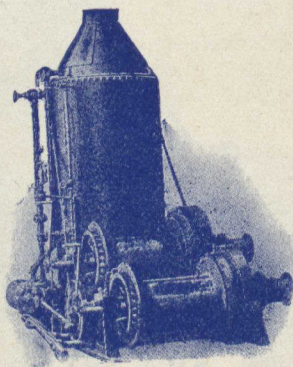

CONTRACTORS' EQUIPMENT

HOISTING ENGINES
DERRICKS, WIRE ROPE
CONCRETE MIXERS
ROCK CRUSHERS
LOCOMOTIVES
CARS, STEEL RAILS
WHEELBARROWS
PICKS, SHOVELS
SCRAPERS
ETC., ETC., ETC.

We carry an extensive stock and would be pleased to have your enquiry.

F. H. Hopkins & Co

MONTREAL

Gilbey's “INVALID” PORT

IS A GENUINE PURE
DOURO PORT WINE

¶ The rare delicacy of bouquet which is found only in genuine Douro Port Wine, apart from its medicinal properties, makes it not only acceptable to the tired invalid but almost a necessity in private homes.

¶ When ordering insist on having

Gilbey's Genuine
“INVALID” PORT

DISTRIBUTORS:
R. H. HOWARD & CO., Toronto
G. F. & J. GALT - Winnipeg
AND OTHERS

543