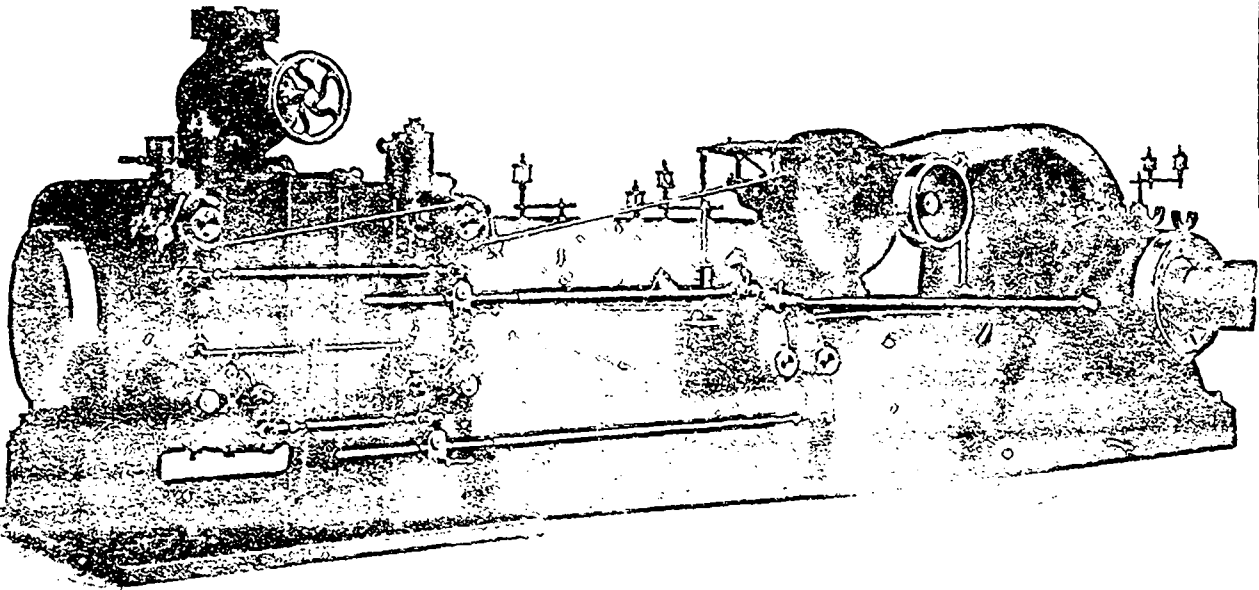

We Build Steam Engines to meet all Requirements

Heavy Duty GOLDIE CORLISS for belted
or direct connection.

GOLDIE CORLISS Girder Frame Engines

WHEELOCK Slow Speed Engines.

IDEAL High Speed Engines, Side Crank
and Centre Crank, for belted or direct
connection.

Single Cylinder Heavy Duty Goldie Corliss, Steam Dash Pots.

We shall be pleased to forward to any address
our Catalogues, with prices and all information.

The

Goldie & McCulloch Co., Limited

GALT - ONTARIO - CANADA