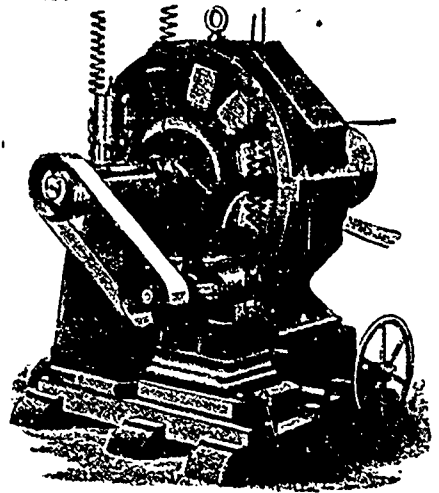

FORT WAYNE ELECTRIC CO.

MANUFACTURERS OF THE

WOOD ARC & SLATTERY INDUCTION SYSTEM

FOR LONG DISTANCE INCANDESCENT ELECTRIC LIGHTING.

WORKS AT FORT WAYNE, IND.

References in Canada:

- Halifax Gas & Electric Light Co., Halifax, N.S.
- New Glasgow, N.S.
- The New Brunswick Electric Light & Power Co., St. John, N.B.
- Electric Light & Power Co., Woodstock, Ont.
- W. H. Comstock, Brockville, Ont.
- Electric Light & Power Co., Port Hope, Ont.
- Electric Light & Power Co., Cobourg, Ont.
- Corporation of Collingwood, Collingwood, Ont.
- Niagara Falls Electric Light & Power Co., Niagara Falls, Ont.
- Kingston Electric Light Co., Kingston, Ont.