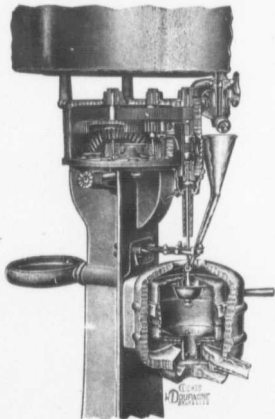

HEAD OFFICE and
FACTORY ...

FOOT OF JARVIS ST.
TORONTO

THE CANADIAN PORTABLE
Portable Fencing.
TORONTO
CANADA
FENCE COMPANY LIMITED

LOOK FOR
Portable Fence and Steel Truss Fence Posts
at TORONTO EXHIBITION

Investigate our SYSTEM
of ANCHORAGE

PORTABLE FENCE

Our POSTS will not
HEAVE, ROT or BURN

Melotte Cream Separators

100,000 In Daily Use
(Outside the United States)

VERTICAL GEARING;
ALL ENCLOSED.

BALL BEARINGS
TURNING IN OIL.

FINEST SKIMMING ADJUSTMENT;
EASIEST RUNNING

The only Cream Separator running so smoothly as to need
a brake. The only Cream Separator fitted with a brake.

Unsurpassed for Clean Skimming

☛ Inspection invited at London, Toronto, Ottawa and
other Exhibitions.