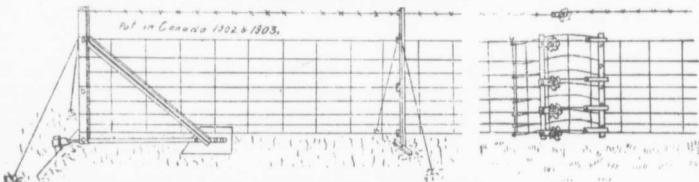

HEAD OFFICE and
FACTORY ...

FOOT OF JARVIS ST.
TORONTO

THE CANADIAN PORTABLE
Portable Fencing.
TORONTO
CANADA
FENCE COMPANY LIMITED

LOOK FOR
Portable Fence and Steel Truss Fence Posts
at TORONTO EXHIBITION

Investigate our SYSTEM
of ANCHORAGE

PORTABLE FENCE

Our POSTS will not
HEAVE, ROT or BURN

Melotte Cream Separators

100,000 In Daily Use
(Outside the United States)

VERTICAL GEARING;
ALL ENCLOSED.

BALL BEARINGS
TURNING IN OIL.

FINEST SKIMMING ADJUSTMENT;
EASIEST RUNNING

The only Cream Separator running so smoothly as to need
a brake. The only Cream Separator fitted with a brake.

Unsurpassed for Clean Skimming

☛ Inspection invited at London, Toronto, Ottawa and
other Exhibitions.