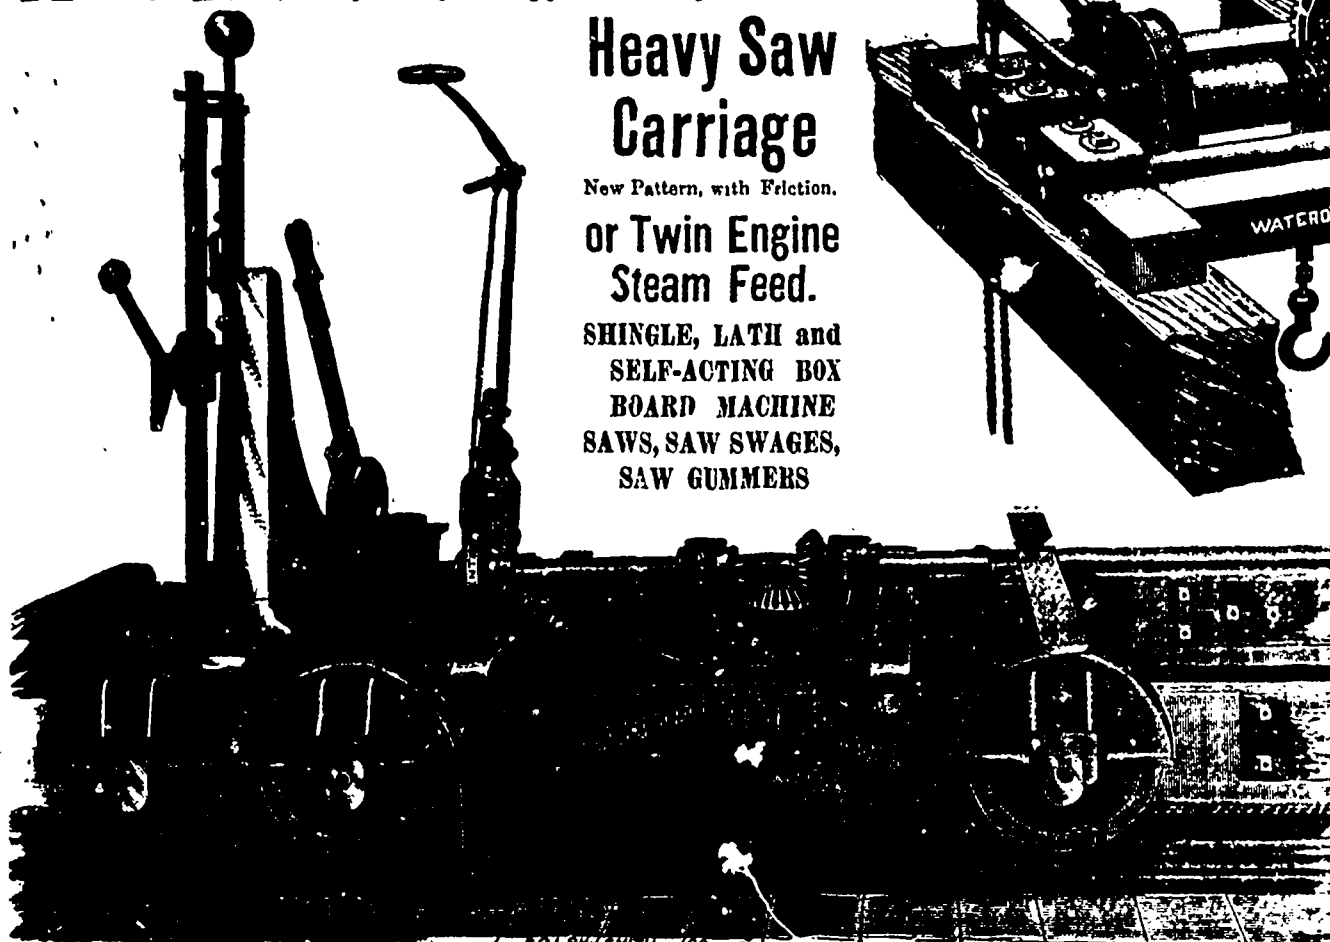

NOTE

Simultaneous and Independent Head Blocks, Friction Set Works, Knight Dogs, Receeding Attachment, Heavy Brass Reservoir Boxes, Under Log Seats, Specially Heavy Strongly Ribbed Log Seats.

Heavy Saw Carriage

New Pattern, with Friction.

or Twin Engine Steam Feed.

SHINGLE, LATH and SELF-ACTING BOX BOARD MACHINE SAWS, SAW SWAGES, SAW GUMMERS

FRICTION LOG TURNER GANDY BELT, WATER LINK BELT.

Send for New Illustrated Circulars.