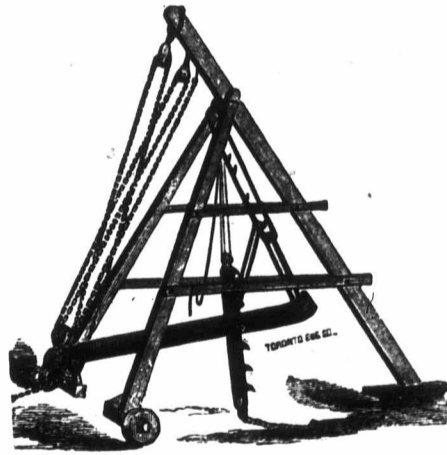

BULBS

MY AUTUMN CATALOGUE FOR 1883, OF CHOICE
HYACINTHS, TULIPS
CROCUS, NARCISSUS, LILIES, SNOWDROPS and other fall planting BULBS will be mailed FREE to all applicants. The collection is the finest in Canada, and all Bulbs will be sent FREE by mail.
WM. RENNIE, SEEDMAN, TORONTO.

PROCURE THE BEST.

The Whitfield Stump Extractor.

The superiority of this machine consists in the rapidity and ease in which it can take out the largest stumps; the ease with which it is operated by man or beast, and the great strength and durability of this machine. It leaves no holes to fill up, nor any stumps or snags in the ground. Send for circular of testimonials and particulars about it before purchasing an inferior machine.
Address, **JOHN WHITFIELD,**
Dominion Chain Works,
Front Street, Toronto
202-17

RUSSIAN MULBERRY

The best Fruit, Timber and Ornamental Tree in America.
RUSSIAN APRICOT,
DWARF JUNEBERRY,
MORACKEN BLACKBERRY,
Also the best **SILK WORM EGGS** and a complete text book on silk culture. Send for a price list. Address
CARPENTER & GAGE,
Bower, Jefferson Co., Neb., U. S. A.
213-7