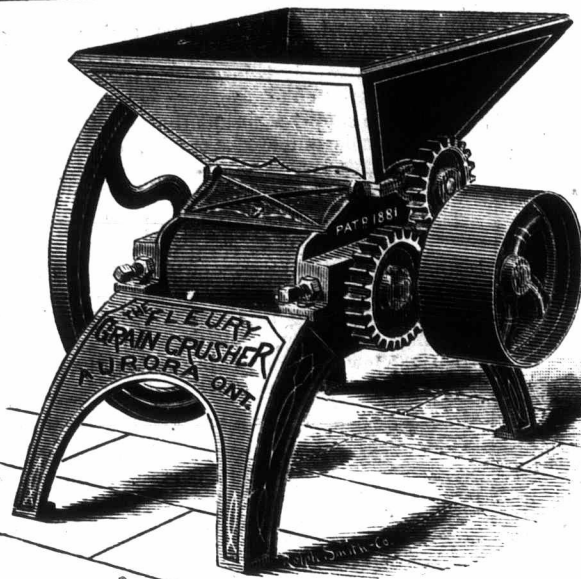

253-a TORONTO.

AGRICULTURAL EDUCATIONAL SCHEME.

The 4th Annual Examination

Will take place in July, 1887.

Farmers' sons wishing to avail themselves of this examination can get circulars giving the course of reading by applying to

HENRY WADE,

Secretary Agricultural and Arts Association, 251-b TORONTO.

GRAIN CRUSHERS, STRAW CUTTERS, ROOT CUTTERS.

For cuts of our Straw cutter and Root Cutter see Nov. and Dec. ADVOCATES. This cut represents our "Roller Process" Grain Crusher. Same in principle as rollers now used in the best equipped and most modern grist-mills. Will crush from 25 to 60 bushels per hour, according to sort of grain and power used. Is cheaper in first cost and to keep in running order than any other sort of crusher or grinder. No plates to renew every two weeks. Nothing about it to wear out within ten years. Perfectly built, of best material. No farmer who has one would be without it or exchange for any other more expensive machine. Save cost of grinding at mill and toll. Price, \$40 for ungared, and \$50 for geared machine. Correspondence solicited.

The Racer--Lance Tooth, Silver-Steel, Cross-Cut Saw

It stands without a rival and is the fastest cutting saw in the world. It has beaten the best Canadian and American made Saws 33 1/2 per cent. in every contest. Its superiority consists in its excellent temper. It is tempered under the secret chemical process, which toughens and refines the steel. It gives a finer and keener cutting edge, and will hold it twice as long as by any other process. We have the sole right for this process for Dominion of Canada. None genuine that are not like the above cut, with Registered Trade Mark, with the words "The Racer," and the Maple Leaf with our name. Price, \$1 per foot.