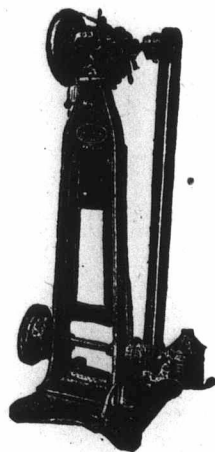

The Patent "PREMIER"

Stitching Machines
Stitch Separators
Welt Indenters
Bunking Machines
Channelling Machines
To work by hand or power
Channel-Openers
Channel-Closers
Skiving Machines { Soles & piece-soles
Stiffeners
Middles
Shanks, etc.
For . . . }
Splitting Machines
Hammering Off Machines
Vamp Stay Machines
And all kinds of up-to-date Finish-
ing Machinery, also many other
useful and novel machines and
appliances for the Boot and Shoe
Trade.
To be had from the Patentee and
Sole Maker. Telephone 580.

JOB LEE, ENGINEER. Premier Works, **KETTERING, Eng**
Agent for "ELSWIN" Stuggers. "KEATS" No. 7 Stitcher, etc., etc.

W. FULFORD & CO.,

Wholesale Brown Saddlers.

98 Lichfield Street, WALSALL, England.

Dart Sp

BEN
PRO

West Br

Special Prices
sent. in favour

TRADE MARK

Harness & Sadd
For Cape, Austral
West Indi

36 Bradford
CORRESPON