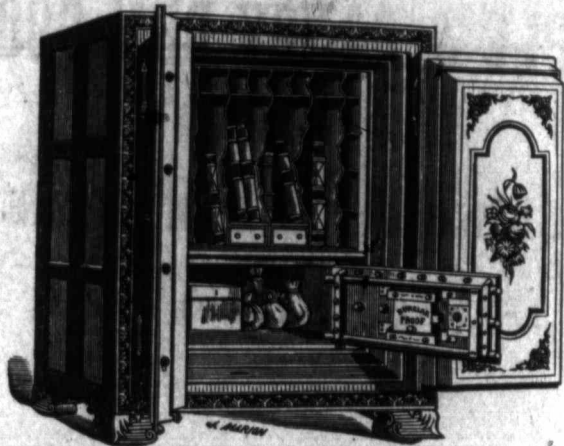

GODFROI CHAPLEAU,
DOMINION

SAFE MANUFACTORY

Fire and Burglar-Proof Safes

WELDED IN STEEL AND IRON.

BUILDER OF IRON BRIDGES,

ALSO,

Iron Vault Linings, Burglar-Proof Vault Doors, Fire Proof Doors, Iron Shutters Fire Proof, Iron Doors for Banks, Public Buildings and Burial Vaults, Deed Boxes, for the preservation of important Documents, Bank Notes, Bonds, Debentures, &c. Patent Locks, specially adapted for Doors to Vaults, Banks and Prison Cells;

STONECUTTERS' TOOLS.

Second-Hand Safes taken in exchange for New Safes, or Bought at the Highest Market Price.

Office; 320 St. Lawrence Street.

Factory; corner of Ontario and St. Chs. Borromme Sts. } **MONTREAL.**