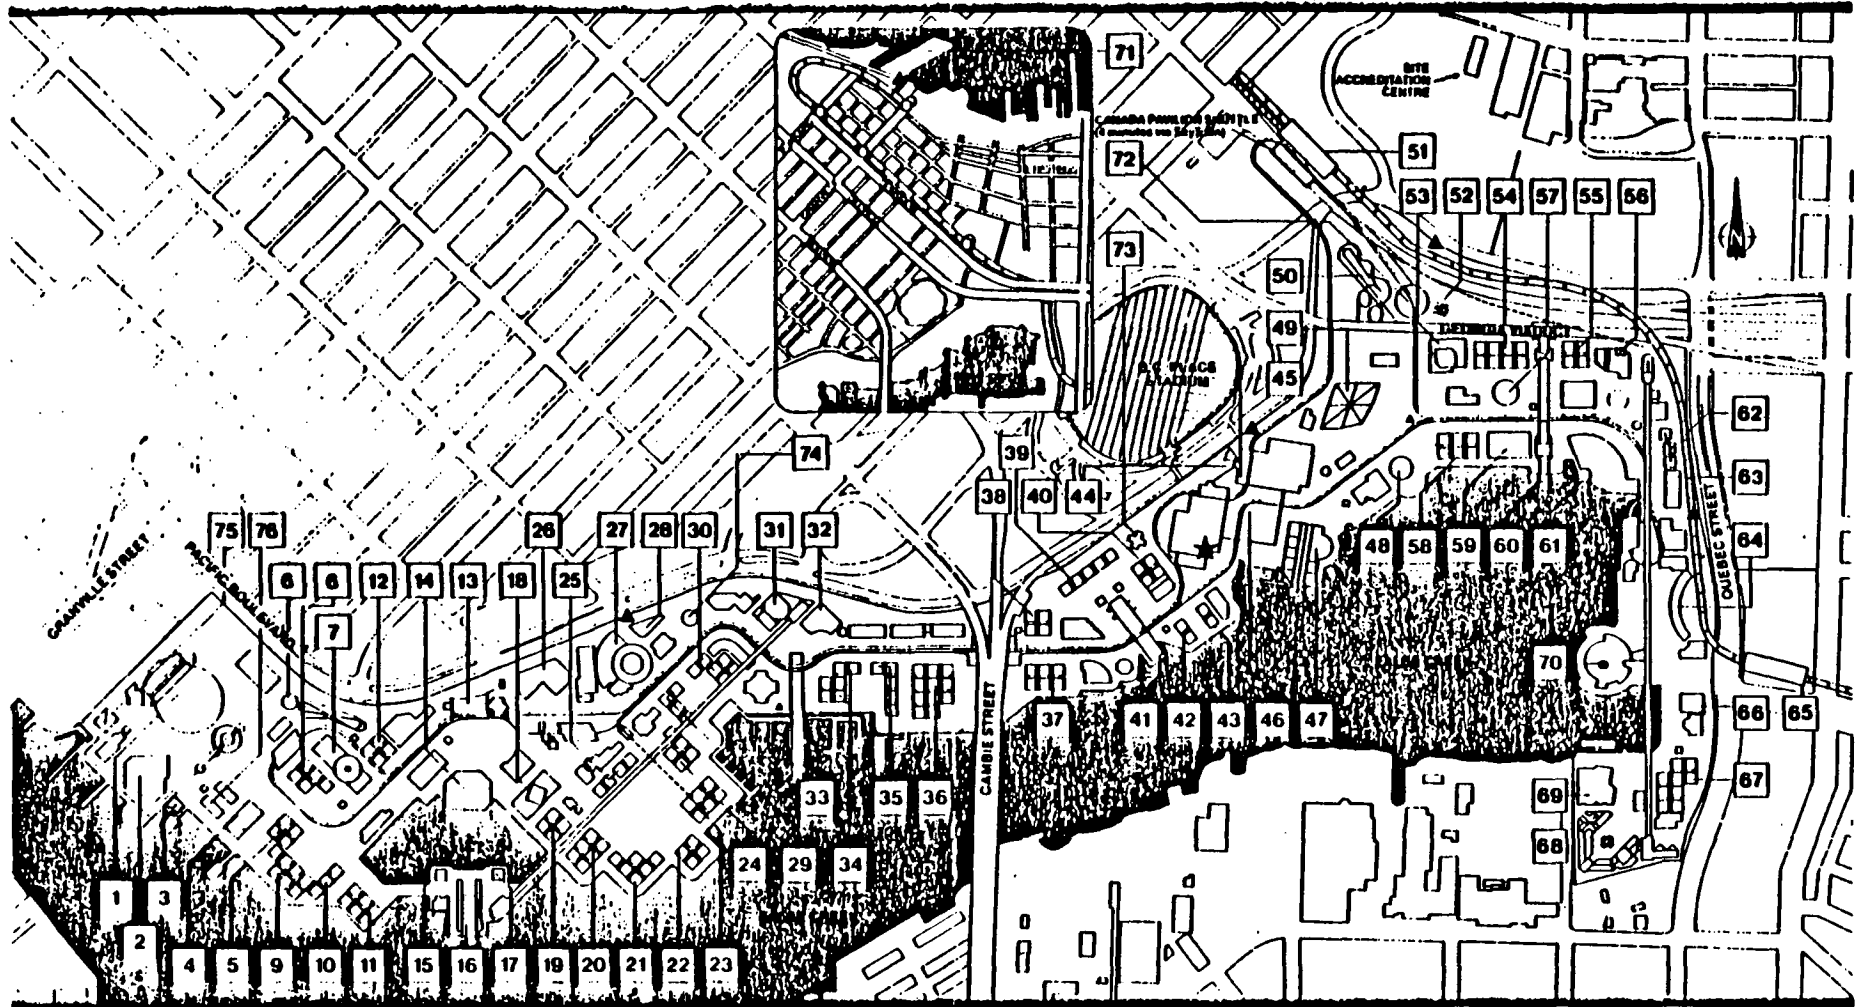

# 8. EXPO 86 SITE MAP

**EXPO The 1986**  
**World Exposition**  
**Vancouver**  
 British Columbia, Canada  
 May 2 - October 13, 1986

- ★ International Media Centre (April 25 - May 5 only)
- ★ International Media Centre
- △ Guest Relations Booth
- ▲ Employee Security Gate