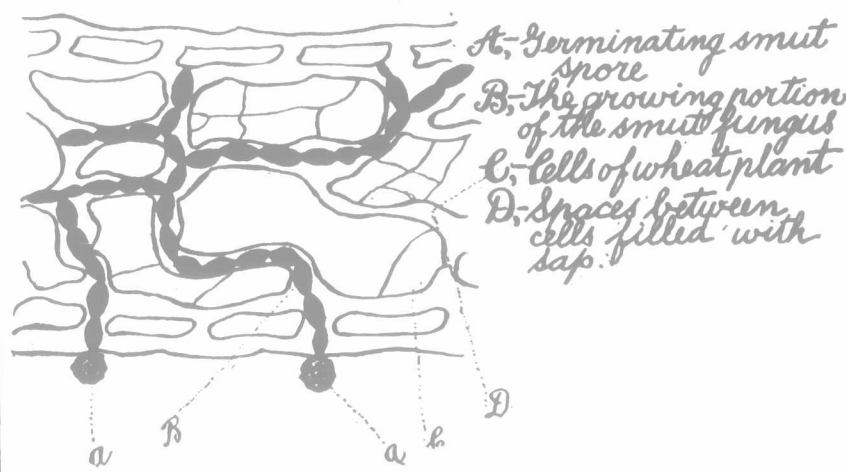

Two Good Things For Farmers
—a trouble-proof fence and a trouble-proof fencepost.

STANDARD Woven Wire Fence

is all No. 9 hard drawn steel wire, heavily galvanized—with "The Tie That Binds", which locks on the running wire and lies smooth on both sides.

OUR NEW STEEL POSTS are bent at right angles, which gives the necessary strength without the expense of solid or tubular steel.

Don't buy blindly. Learn the facts about wire fences in our book. Sent free if you write—also sample lock.

The Standard Wire Fence Co. of Woodstock Limited, Woodstock, Ont. and Brandon, Man.

SMUT

and its attack upon grain

When the smut fungus gains entrance to the growing stalk of wheat, it pushes its way in all directions, travelling in the spaces that surround the cells of the wheat-plant, and derives its nourishment from the sap carried in those spaces intended for the nutrition of the growing grain. At this stage no damage is apparent to the grain.

- A—Germinating smut spore.
- B—The growing portion of the smut fungus.
- C—Cells of wheat-plant.
- D—Spaces between cells filled with sap.

Formaldehyde Prevents Smut

WATCH FOR THE NEXT DRAWINGS

Pamphlet regarding Smut mailed free on request to

THE STANDARD CHEMICAL COMPANY OF TORONTO, LIMITED

Box 151, WINNIPEG.

MANUFACTURERS.

RENNIES SEEDS

Get Catalogue for 1910

Ask your dealer, or write Wm. Rennie Co., Ltd., TORONTO, also Montreal, Winnipeg, Vancouver

ONTARIO FARMS

sold on commission. If you want to sell, or if you want to buy a farm, write us. We list only those that can be sold at good value. We, therefore, offer only good value. Address:

THE UNION TRUST COMPANY, LTD., Real-estate Department, 4 174-176 Bay St., Toronto, Ont.

Do You Intend Building a House, Barn, Green-house or Silo?

Send us your list of LUMBER (rough or dressed), LATH, SHINGLES, DOORS, SASH, TRIM, or anything in woodwork for building construction, and we will quote you promptly.

John B. Smith & Sons, LIMITED, TORONTO, ONTARIO. Established 1851.

These Barns are Fire and Storm-Proof

Are yours, Mr. Reader? Sometimes your whole fortune is stored in those buildings. Fire and Lightning are no respectors of persons.

"Galt" Galvanized Steel Roofing and Siding are the best Fire Insurance Policy ever issued. A prevention is better than a cure—don't forget that.

The new "Galt" Shingle with its patented Gale-proof Closed-end Side-lock and continuous interlocking and over-lapping bottom lock absolutely defies wind rain or snow to penetrate or injure it.

Covered nailing flanges at both top and sides insure a tenacious grip of the sheathing, which no gale can loosen.

The handsome Gothic Tile pattern warrants their use on the best buildings.

"Galt" Corrugated Steel Sheets are the best made. Straight, true, close-fitting corrugations make a weather-tight roof—fire and lightning proof at the cost of a wood roof.

All "Galt" Galvanized products are made from the Best British Galvanized Sheets which will last a lifetime.

Don't accept inferior goods—the "Galt" kind cost no more than the others.

Our free Catalog "B-3" tells about these goods.

THIS IS THE SHEET METAL AGE.

THE GALT ART METAL CO., LIMITED, GALT, ONT.
Sales and Distributing Agents: Dunn Bros., Winnipeg and Regina.

"Galt" Shingles

The Hand Spramotor

It is mounted on a cart with strong, hardwood frame. Has 52-inch wooden wheels, with iron hubs and steel axles. For one horse.

Can be used for orchard, vineyard, mustard and potatoes, or for painting and whitewashing. Sold without cart as well. Guaranteed.