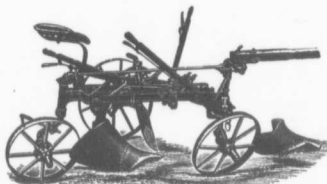

# This is the Standard Sulky Plow for Ontario

**C**OCKSHUTT'S New Footlift Sulky Plow has so many excellent and exclusive features that we can scarcely do justice to them all in a single advertisement. It has been designed to meet every soil condition prevailing in Ontario and the Maritime Provinces.

For clay land we recommend our Judy bottom which turns a furrow from 7 to 10 inches wide. For loamy soil our No. 21 bottom is most suitable—it turns a furrow from 10 to 12 inches wide. The excellent reputation of these bottoms make detail unnecessary.

The distinctive feature of this plow is the **Footlift Attachment**. The levers are within reach, but need only be used to give the plow the width and depth of furrow, for once the plow is leveled, it is operated entirely with the footlift attachment, thus leaving the operator's

# Our Beaver Sulky Draws as Light as an Ordinary Walking Plow

And it also does far better work. The beam for carrying the plow is made of extra heavy high carbon steel which makes this plow a perfect one for hard work. The Beaver Sulky has all the features of the Beaver Gang. The wheels are absolutely dust proof, are always under the control of the driver, and are so arranged that the