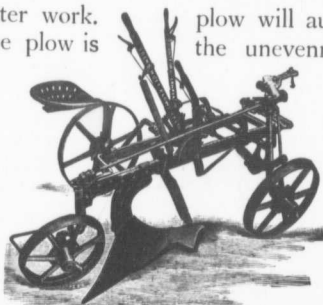

The distinctive feature of this plow is the **Footlift Attachment**. The levers are within reach, but need only be used to give the plow the width and depth of furrow, for once the plow is leveled, it is operated entirely with the footlift attachment, thus leaving the operator's

## COCKSHUTT'S NEW FOOTLIFT SULKY

(Showing wide and narrow bottom)

both hands free to manage the team. A special device locks the plow up when raised from the ground and locks it down when set for work—preventing breakage in stony land. Can be fitted with rolling colter, knife colter or jointer. This Footlift Sulky is away ahead of any other sulky plow in America—it is up to the minute in improvements, and will easily outclass any other sulky plow on the market. Let us arrange with one of our dealers to show you this implement, because we know its superiority will strike you at a glance.

# Our Beaver Sulky Draws as Light as an Ordinary Walking Plow

And it also does far better work. The beam for carrying the plow is made of extra heavy high carbon steel which makes this plow a perfect one for hard work. The Beaver Sulky has all the features of the Beaver Gang. The wheels are absolutely dust proof, are always under the control of the driver, and are so arranged that the

BEAVER SULKY

plow will automatically adjust itself to the unevenness of the ground. The land wheel is extra large—a great advantage in operating the plow. The plow can be easily raised by means of our new lever and spring lift and bottoms can be supplied to suit any soil. We know this plow will give you full satisfaction under all conditions, so write for our Catalogue to-day and let us tell you more about it.