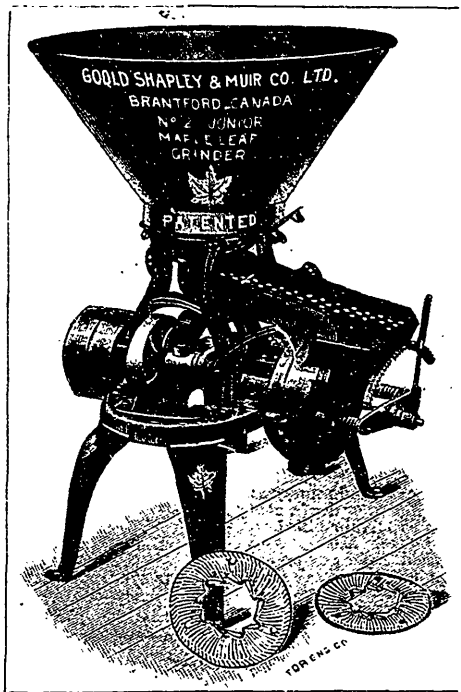

# ....A PERFECT GRAIN GRINDER....

The Patent Ball-Bearing

## Junior Maple Leaf Grinder

WITH 8-INCH SINGLE BURRS.

*MANY IN USE AND WORKING SUCCESSFULLY*

The Junior Maple Leaf is especially adapted for Wind Mill, Horse or Tread Power, or any other power less than 8 or 10 horse.