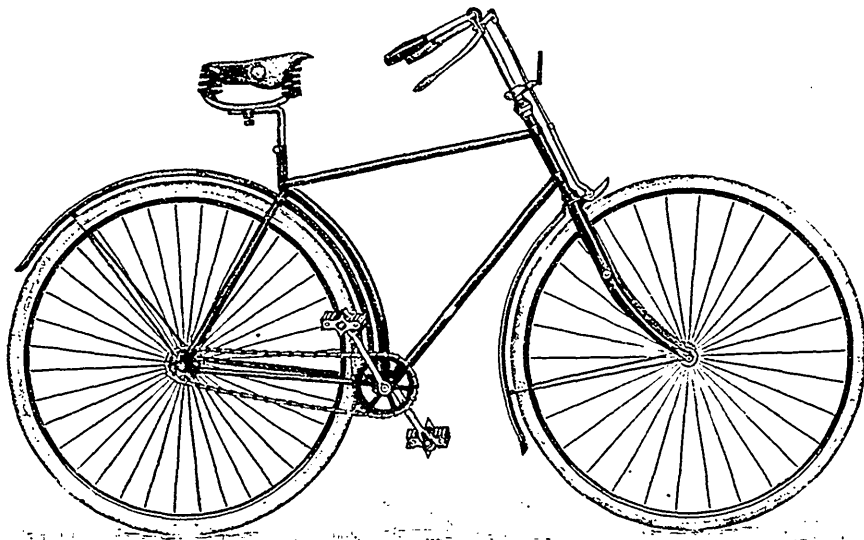

THE  
WHEEL  
OF THE  
Season.

**Solid, Cushion, Pneumatic**  
DIAMOND FRAMES, CROSS FRAMES, LADIES' MACHINES.

MODEL "C" CUSHION TYRE.

List Price, \$140.      Our Price, \$115.

Model "A," Solid Tyre, \$115 00	Model "D," Solid Tyre, \$90 00	Model "H," Solid Tyre, \$75 00
" "B," " " 105 00	" "F," " " 85 00	1st Quality Cushion Tyre, \$12.00 extra
" "C," " " 105 00	" "G," Cushion Tyre 95 00	2nd " " 9.00 "