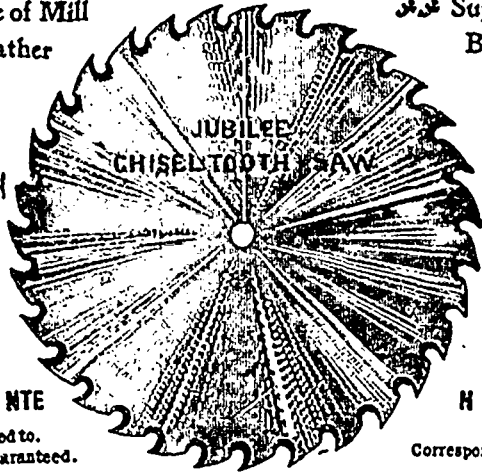

THE JAMES ROBERTSON CO., Limited.

Manufacturers of... Saws of All Description

A Full line of Mill Rubber and Leather Metal, &c., always

Supplies, including Belting, Babbit carried in stock.

Head Office: 144 William St MONTREAL

ALL OUR SAWS FULLY WARRANTED

Orders promptly attended to. Satisfaction Guaranteed.

Factories at MONTREAL, TORONTO, and ST. JOHN, N.B.

CIRCULAR, GANG AND MILL SAWS A SPECIALTY Correspondence Solicited.

RIGE, LEWIS & SON