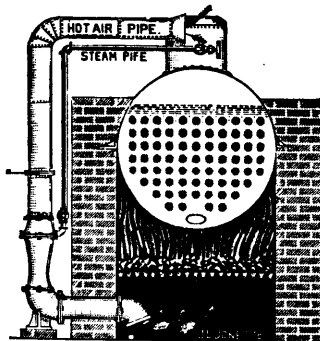

The Webber Patent
STRAITWAY VALVE

FOR
**STEAM,
WATER
OR GAS.**
—
**EVERY VALVE
TESTED.**

The Kerr Engine Co. (Ltd.)
WALKERVILLE, ONTARIO.

Sole Manufacturers for Canada.

Send for Price List.

The Jacobs Patent Water Tube
Feed Water Heater and Purifier.

GREAT EFFICIENCY, SIMPLICITY OF CONSTRUCTION and LOW COST. Has a Cast Iron shell, which will never wear out, with seamless drawn brass tubes expanded into tube-plates at top and bottom, with double blow-off.

The tubes being surmounted by a cap forming a chamber at the top, and being fastened rigidly only to the lower tube plate, free play is given for expansion, thereby preventing rupture and leakage of joints

CHAS. JACOBS & CO.

47 Oliver Street, Boston, Mass.

EARLE'S
Steam and Air Injectors, Exhausters, etc.

For burning hard and soft coal screenings, run mine and lump coal under steam boilers, exhausting air, and vapors from buildings, ventilating ships, mines, etc.

Highest Medal and Diplomas given at the World's Columbian Exposition, Chicago, 1893.

The Best Blower in the market for Steam Boilers.

Send for Illustrated Catalogue to
S. R. EARLE - - Belleville, Ont.

== **EAGLE BRAND THE BEST** ==
ROOFING

It is superior to any other Roofing, and unequalled for House, Barn, Factory, or Out-Buildings; it costs half the price of shingles, tin or iron; it is ready for use, and easily applied by anyone; it is the best Roofing in the market, in durability, to all others.
Send for estimates, and state size of roof.

... **RUBBER PAINT** ...