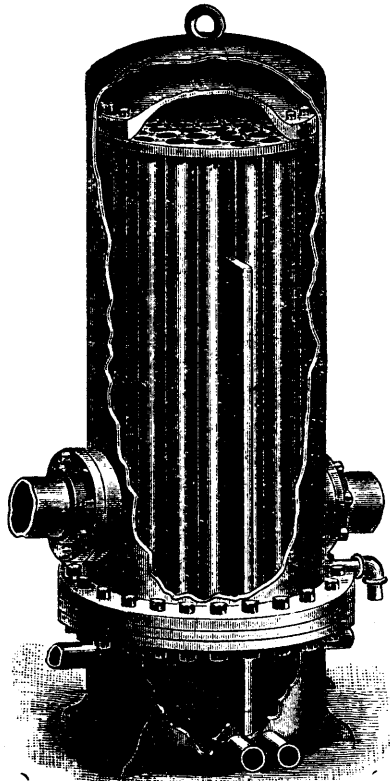

The Webber Patent
STRAITWAY VALVE

FOR
**STEAM,
WATER
OR GAS.**
—
**EVERY VALVE
TESTED.**

The Kerr Engine Co. (Ltd.)
WALKERVILLE, ONTARIO.

Sole Manufacturers for Canada.

Send for Price List.

The Jacobs Patent Water Tube
Feed Water Heater and Purifier.

GREAT EFFICIENCY, SIMPLICITY OF CONSTRUCTION and LOW COST. Has a Cast Iron shell, which will never wear out, with seamless drawn brass tubes expanded into tube-plates at top and bottom, with double blow-off.