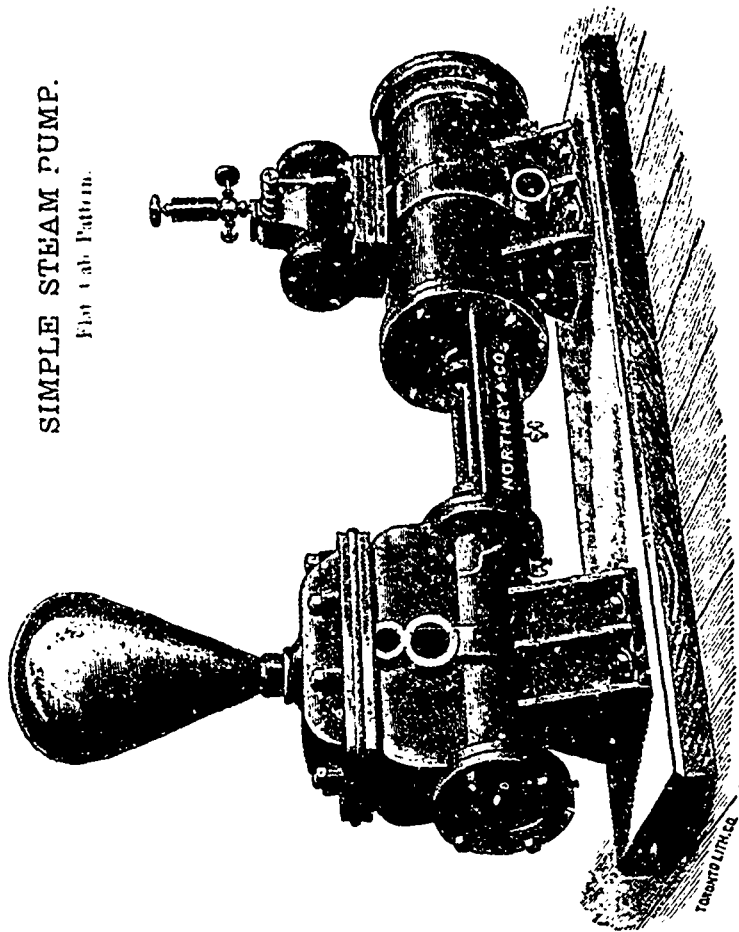

Northey & Co's Steam Pump Works, TORONTO, ONT.

SIMPLE STEAM PUMP.
Flat Top Pattern.

DUPLEX STEAM PUMP.

SPECIAL STEAM PUMP.

Steam Pumps of the best and latest designs for mining purposes, Boiler Feeding, Fire Protection, and General Water Supply, etc.