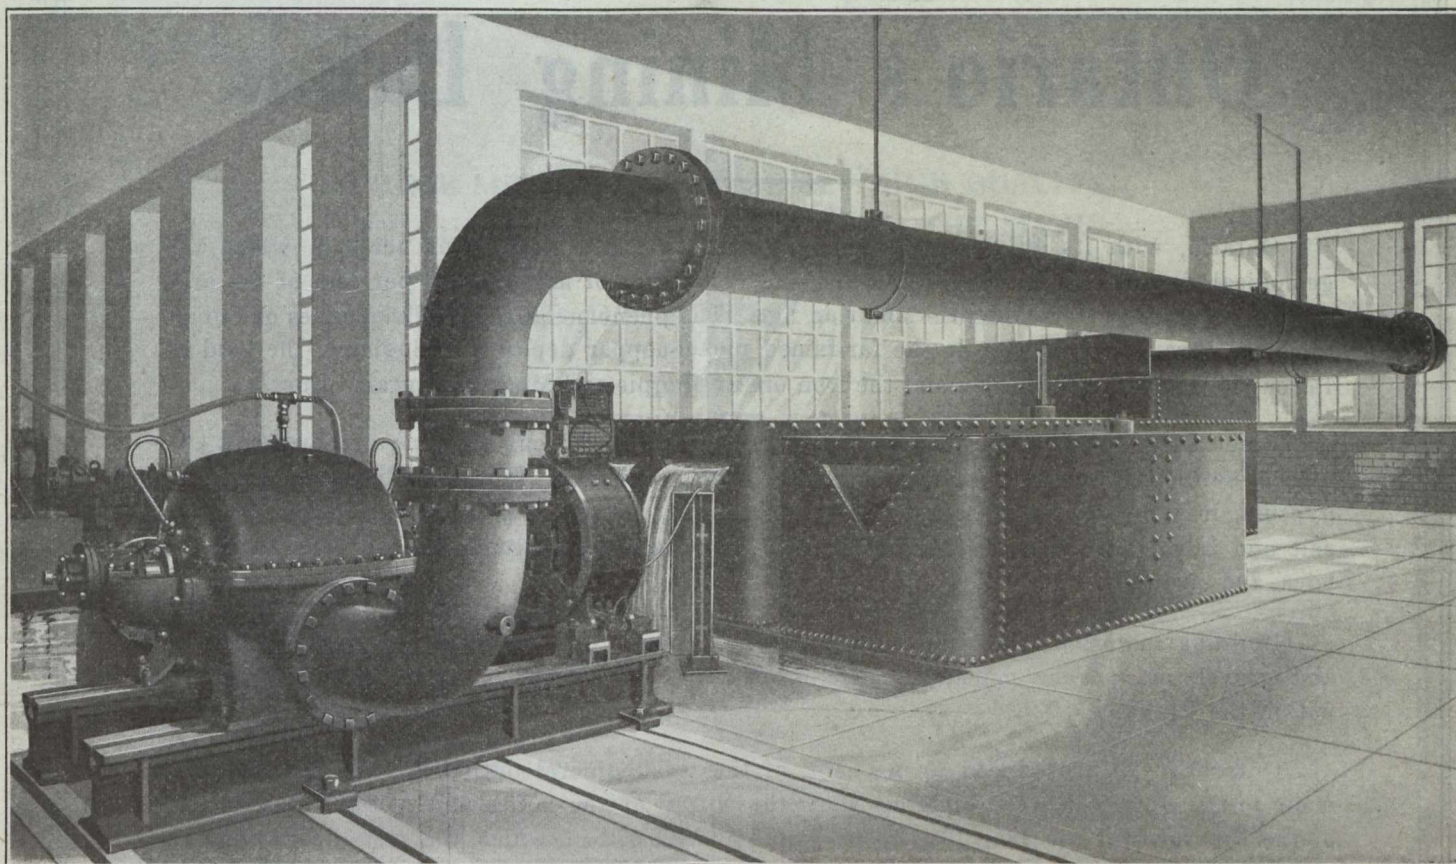

REES RoTURBo PUMPS

AT YOUR PUMPING STATION

MEANS

A STEADY & EFFICIENT SERVICE

Where Rees RoTURBo Pumps for Canada are Tested. Every test showing a high degree of efficiency.

The Rees Pump with its self regulating feature and flat power and efficiency curve under varying conditions will meet YOUR MINE PUMPING PROBLEMS with GREATER ECONOMY and with MUCH HIGHER EFFICIENCY