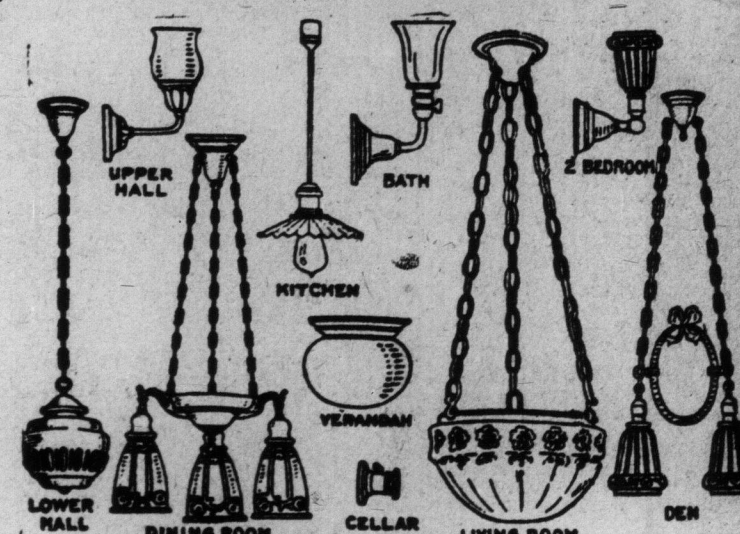

Settee, arm chair and arm rocker. Mahogany frames, highly polished. Spring seats. Upholstered in good grade of tapestry. Regularly \$38.00. August Sale price \$31.00.

\$48.00 Parlor Suite at \$41.25.

Settee, arm chair and arm rocker. Spring seats, upholstered back, shaped arm and top rail, mahogany polished finish. Regularly \$48.00. August Sale price \$41.25.

Simpson's—Fifth Floor.

Springs and Mattresses

\$10.75 Bed Springs at \$8.45.

Steel frame, high angles, woven wire fabric, lock weave. All regular sizes. Regularly \$10.75. August Sale price \$8.45.

\$7.75 Bed Springs at \$6.95.

Steel frame, woven lock weave cables, all regular sizes. Regularly \$7.75. August Sale price \$6.95.

\$19.50 Mattress at \$15.95.

Cotton felt, built in layers, not merely stuffed, roll edge, deeply tufted, soft and comfortable. Regularly \$19.50. August Sale price \$15.95.

Set of Fixtures—\$39.75

Regularly Valued at \$48.00.

THE ABOVE SET IS FOR 6-ROOM HOUSE

The hall has 7-inch enclosing ball on richly finished hanger. The dining-room fixture is finished in radiant gold, the shades are decorated in color. The living-room has brushed brass hanger, supporting a deep 12-inch bowl, decorated in brown tones. The den fixture has brushed brass and black finish and decorated shades. A nickel plated bracket in the bathroom, a Flemish gold bracket in upper hall, 2 brush brass brackets in the bedrooms are all very suitable. August sale, \$39.75. Installation free in our daily delivery radius. Insulating joints free (if needed). Inspection fees extra. Bulbs, 25 and 40 watt, when purchased with the set, 25c each extra.