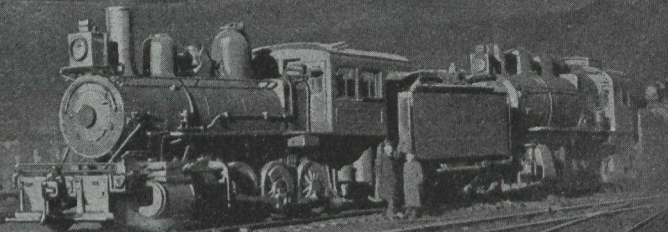

ELECTRIC DAYLIGHT

WITH THE

Northern Electric

DAVIS

FLOOD LAMP

A portable,
bright, glareless
light that turns
night into day.

It can be diffused over large
areas or projected in a solid beam.

These Flood Lamps are ideal for lighting
railroad terminals—freight yards—round houses—
transfer yards and platforms—wrecking equipment
— wherever working light is needed.

The light that
lights Niagara

They can be used anywhere—no arc lamp trimming—no
moving parts—no permanent wiring.
Write for our folder and tell us your lighting problems.

Northern Electric Company

LIMITED

MONTREAL

OTTAWA

WINNIPEG

CALGARY

HALIFAX

TORONTO

REGINA

VANCOUVER