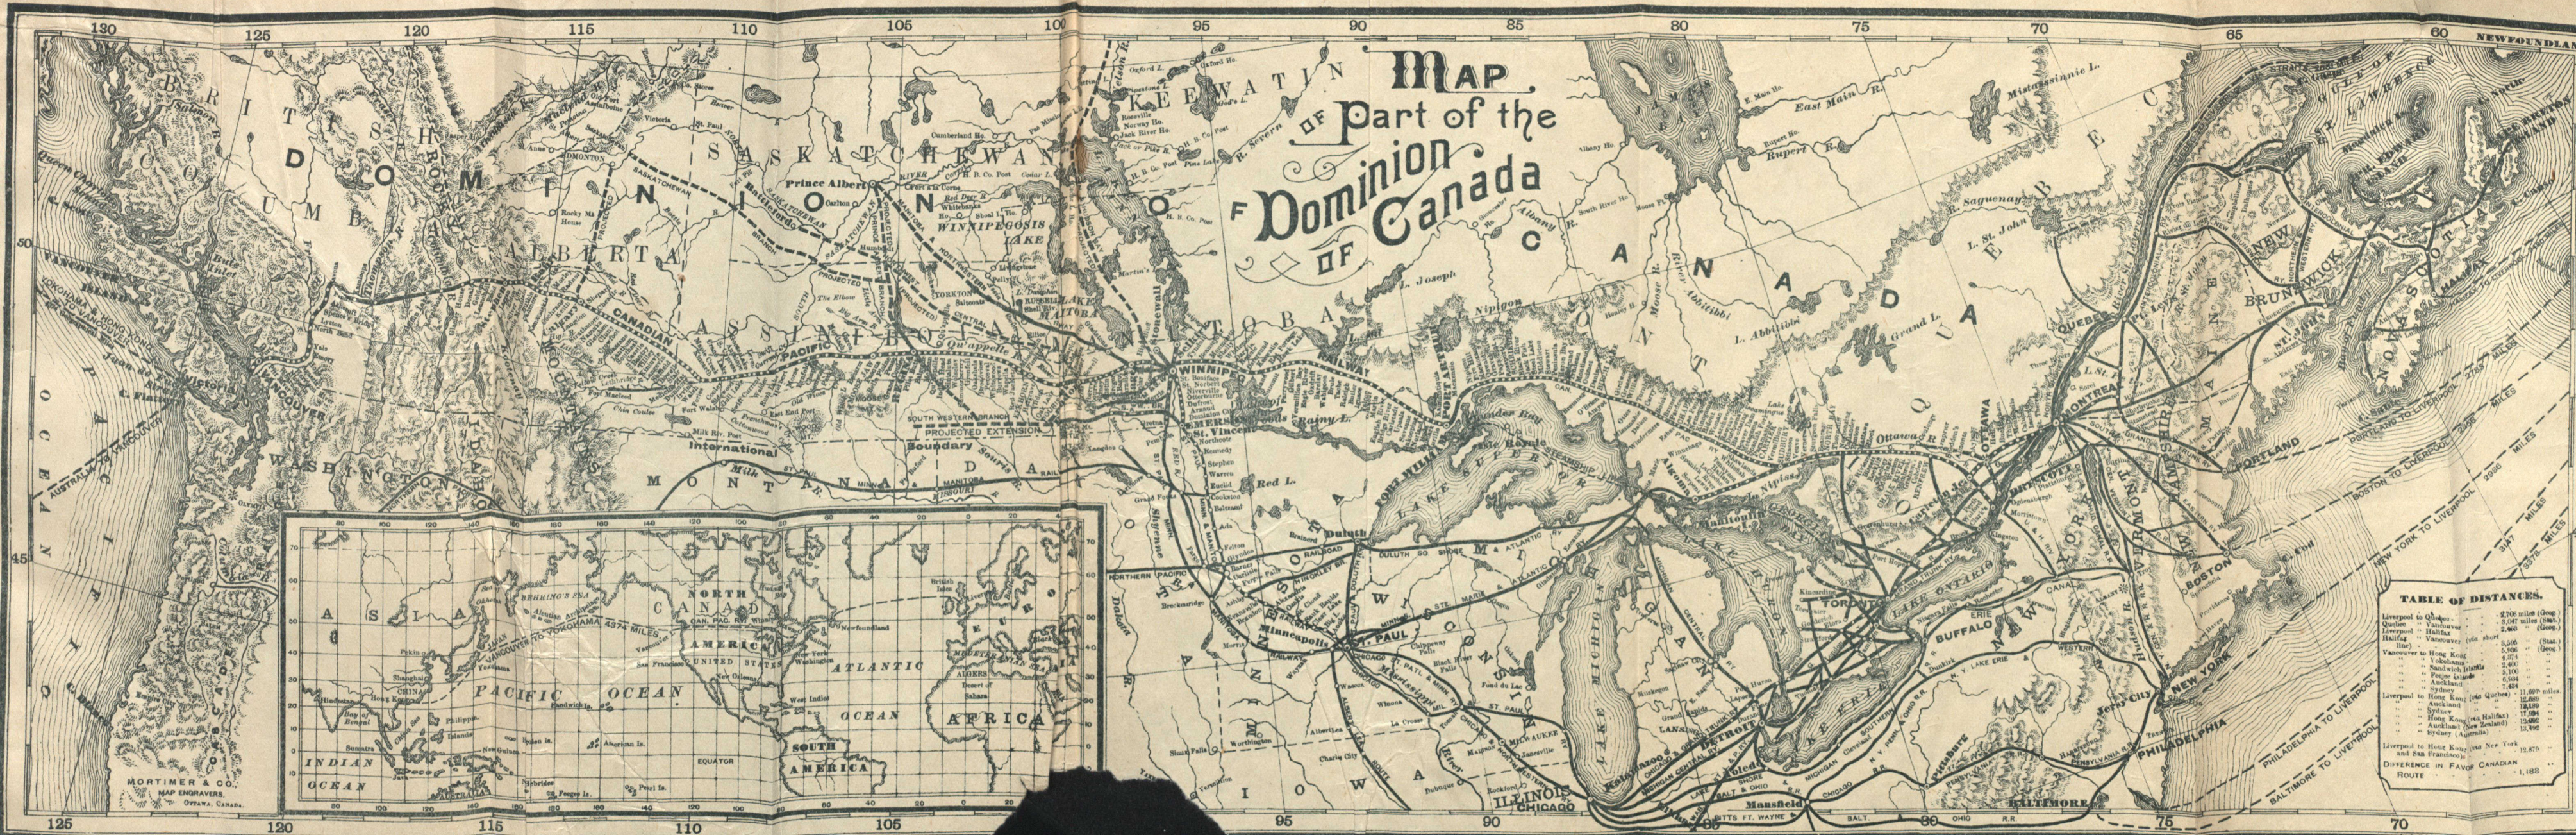

# MAP OF Part of the Dominion OF Canada

**TABLE OF DISTANCES.**

Liverpool to Quebec	2,700 miles (Geog.)
Quebec to Vancouver	5,047 miles (Stat.)
Hull to Vancouver	2,463 " (Geog.)
Hull to Vancouver (via short line)	3,295 " (Stat.)
Vancouver to Hong Kong	5,036 " (Geog.)
" " Yokohama	4,373 " "
" " Sandwich Islands	2,495 " "
" " Papeete	5,100 " "
" " Auckland	6,934 " "
" " Sydney	7,494 " "
Liverpool to Hong Kong (via Quebec)	11,000 miles.
" " Auckland	12,680 " "
" " Sydney	12,150 " "
" " Hong Kong (via Halifax)	11,994 " "
" " Auckland (New Zealand)	12,000 " "
" " Sydney (Australia)	12,492 " "
Liverpool to Hong Kong (via New York and San Francisco)	12,875 " "
Difference in Favor Canadian Route	1,183 " "

MORTIMER & CO.  
MAP ENGRAVERS,  
OTTAWA, CANADA.